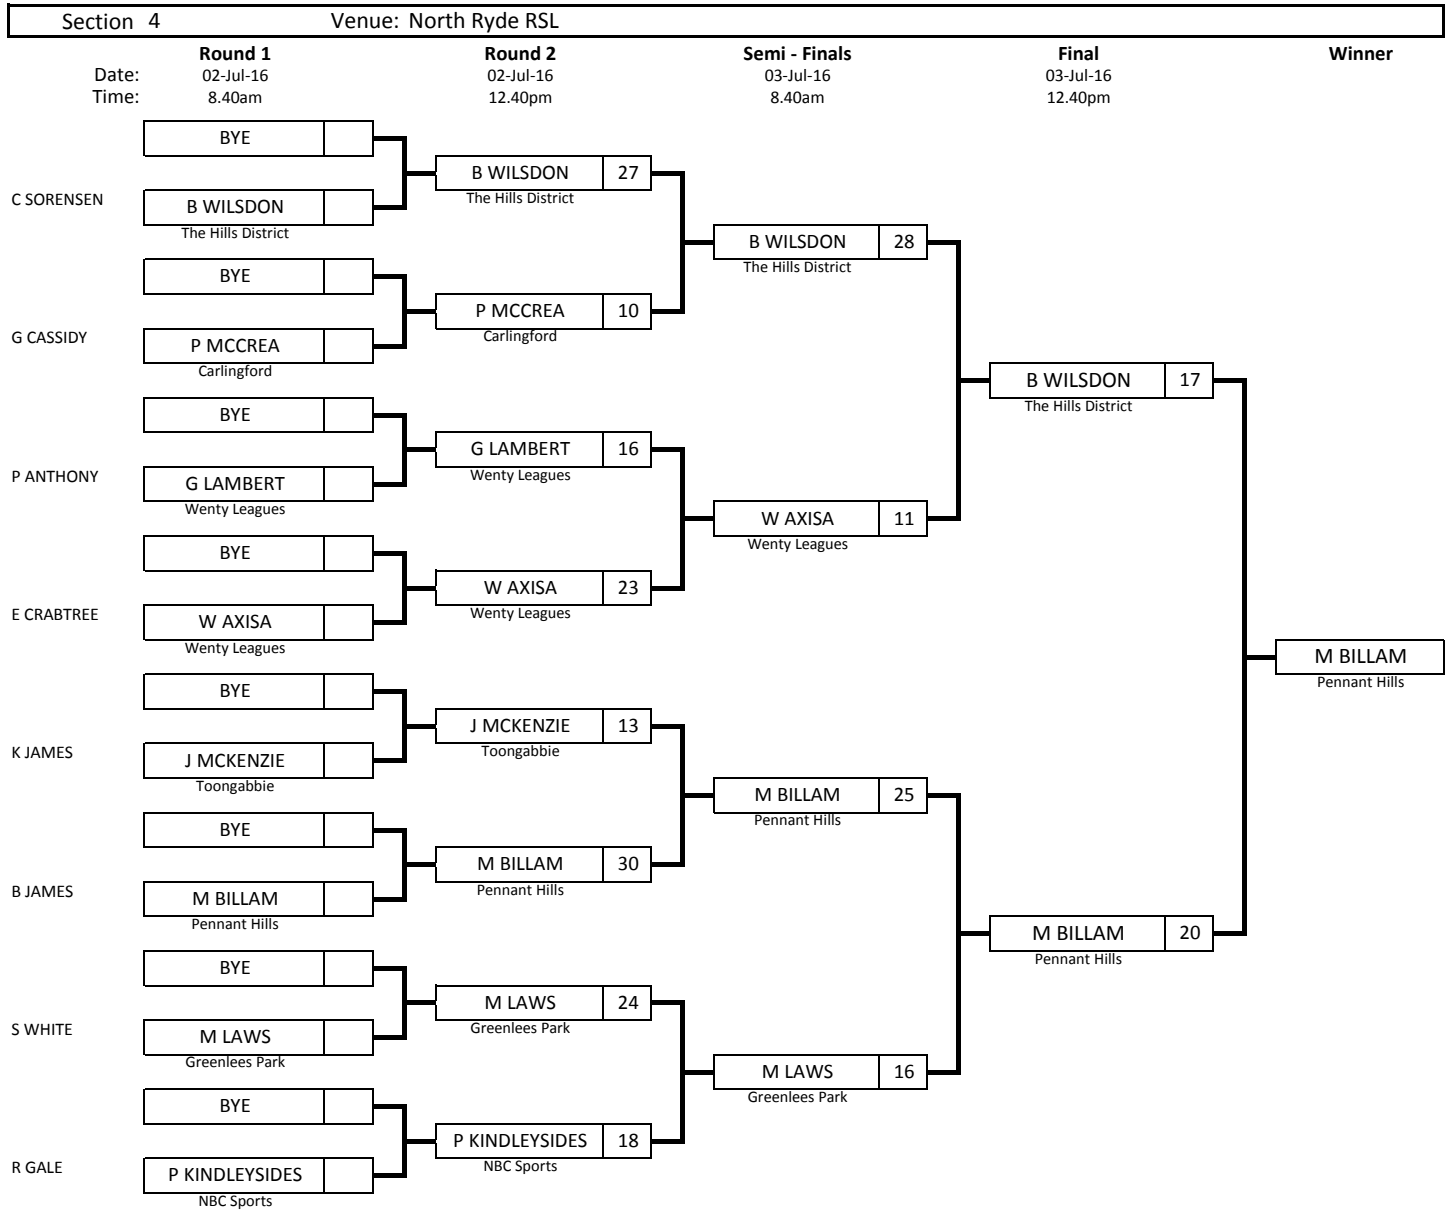

2016 President Pairs - Sectional Play

Section 1	Venue: Pennant Hills					
	Round 1	Round 2	Semi - Finals	Final	Winner	
	Date: Time:	Date: Time:	Date: Time:	Date: Time:		
	02-Jul-16 8.40am	02-Jul-16 12.40pm	03-Jul-16 8.40am	03-Jul-16 12.40pm		
M BROWN	T MACDONALD Wenty Leagues	T MACDONALD 22 Wenty Leagues	T MACDONALD 26 Wenty Leagues	T MACDONALD 16 Wenty Leagues	P TAI Wenty Leagues	
	BYE					
G KING	D RIDGE North Ryde RSL	D RIDGE 19 North Ryde RSL				
	BYE					
P MORTON	D MCKIERNAN The Hills District	D MCKIERNAN 24 The Hills District				D MCKIERNAN 14 The Hills District
	BYE					
M FUCILE	F MCGARRY Wenty Leagues	F MCGARRY 17 Wenty Leagues				
	BYE					
K ASHTON	P TAI Wenty Leagues	P TAI 33 Wenty Leagues	P TAI 22 Wenty Leagues	P TAI 19 Wenty Leagues		
	BYE					
R GEORGE	S PARRY Pennant Hills	S PARRY 11 Pennant Hills				
	BYE					
P INGLIS	R MULHERON Merrylands	R MULHERON 15 Merrylands	E TO 12 The Hills District			
	BYE					
E HOBSON	E TO The Hills District	E TO 24 The Hills District				
	BYE					

2016 President Pairs - Sectional Play

2016 President Pairs - Sectional Play

Section 3 Venue: North Ryde RSL

2016 President Pairs - Sectional Play

2016 President Pairs - Post-Sectional Finals