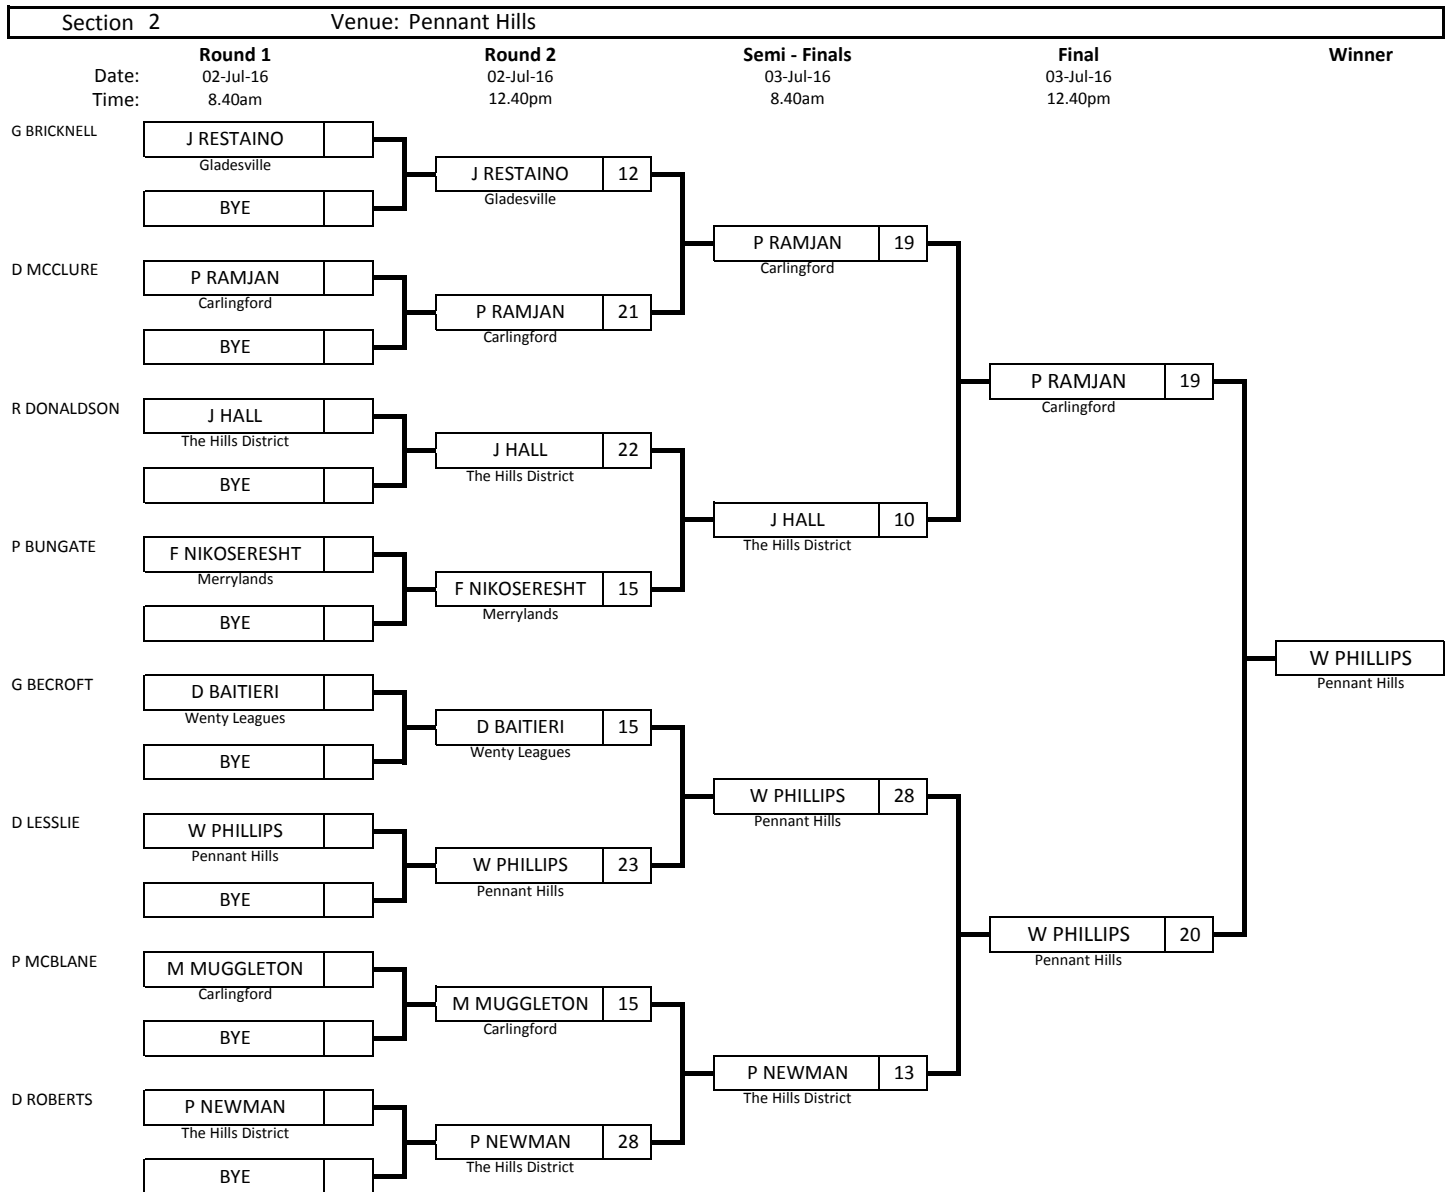

2016 President Pairs - Sectional Play

Section 1	Venue: Pennant Hills					
	Round 1	Round 2	Semi - Finals	Final	Winner	
	Date: Time:	Date: Time:	Date: Time:	Date: Time:		
	02-Jul-16 8.40am	02-Jul-16 12.40pm	03-Jul-16 8.40am	03-Jul-16 12.40pm		
M BROWN	T MACDONALD Wenty Leagues	T MACDONALD 22 Wenty Leagues	T MACDONALD 26 Wenty Leagues	T MACDONALD 16 Wenty Leagues	P TAI Wenty Leagues	
	BYE					
G KING	D RIDGE North Ryde RSL	D RIDGE 19 North Ryde RSL				
	BYE					
P MORTON	D MCKIERNAN The Hills District	D MCKIERNAN 24 The Hills District				D MCKIERNAN 14 The Hills District
	BYE					
M FUCILE	F MCGARRY Wenty Leagues	F MCGARRY 17 Wenty Leagues				
	BYE					
K ASHTON	P TAI Wenty Leagues	P TAI 33 Wenty Leagues	P TAI 22 Wenty Leagues	P TAI 19 Wenty Leagues		
	BYE					
R GEORGE	S PARRY Pennant Hills	S PARRY 11 Pennant Hills				
	BYE					
P INGLIS	R MULHERON Merrylands	R MULHERON 15 Merrylands	E TO 12 The Hills District			
	BYE					
E HOBSON	E TO The Hills District	E TO 24 The Hills District				
	BYE					

2016 President Pairs - Sectional Play

2016 President Pairs - Sectional Play

Section 3 Venue: North Ryde RSL

2016 President Pairs - Sectional Play

2016 President Pairs - Post-Sectional Finals