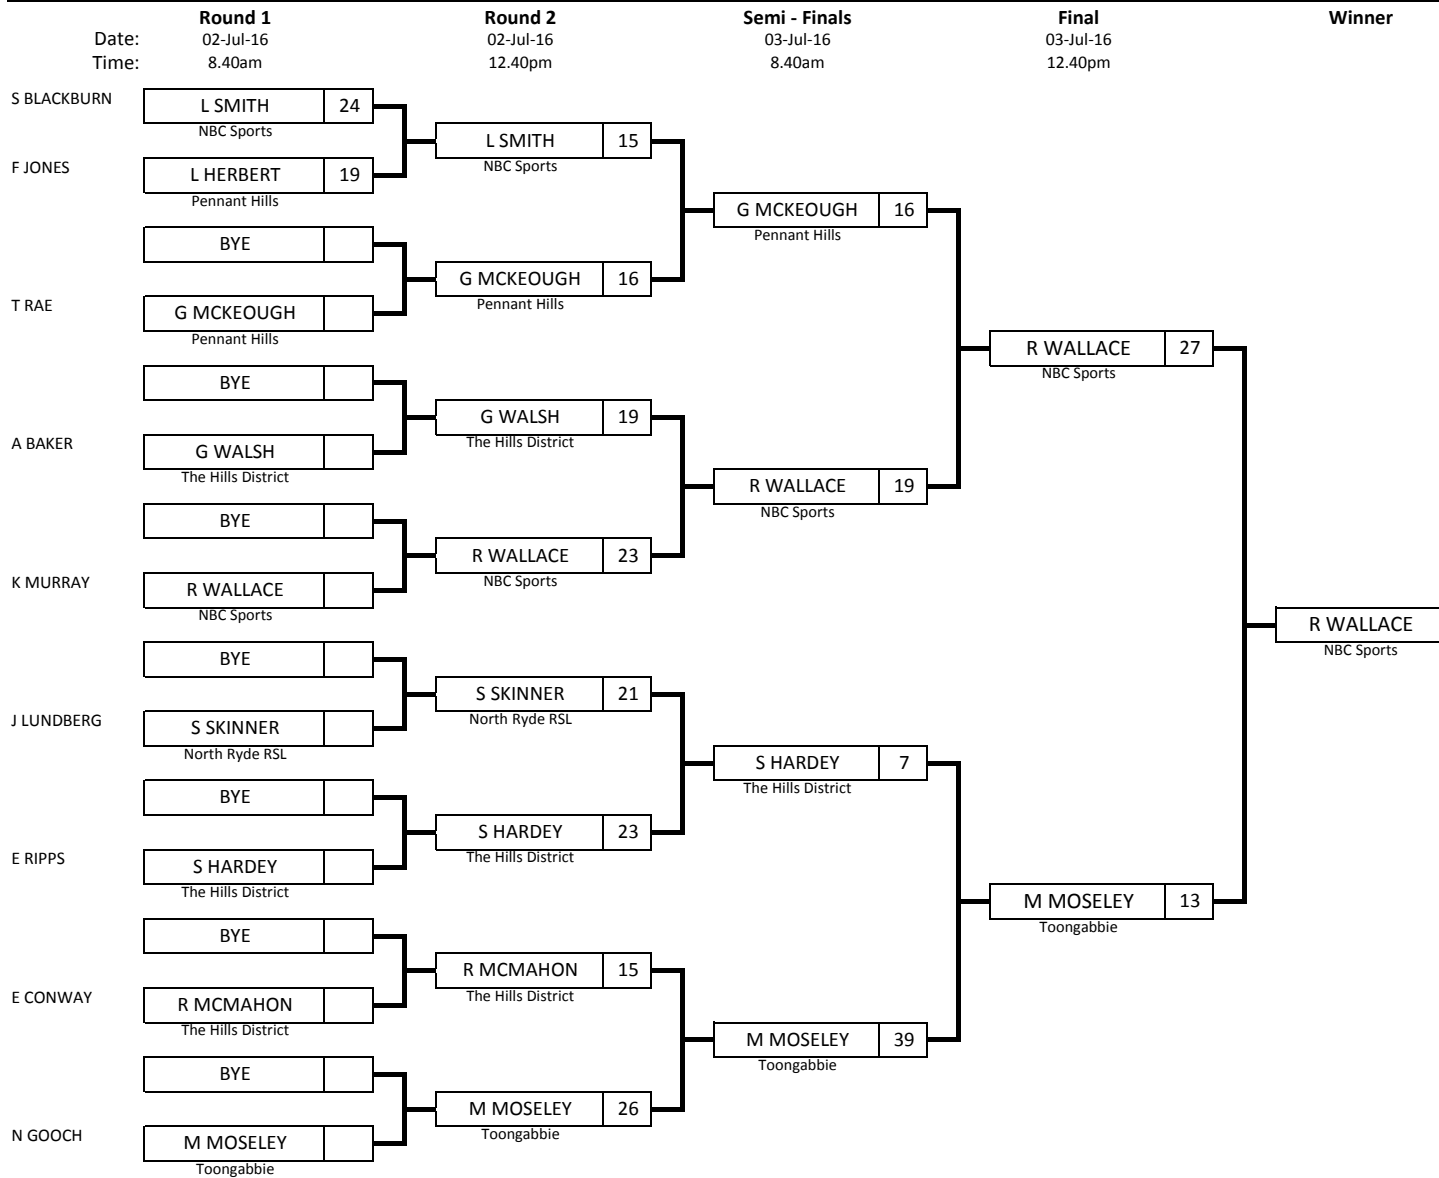

2016 President Pairs - Sectional Play

Section 1	Venue: Pennant Hills					
	Round 1	Round 2	Semi - Finals	Final	Winner	
	Date: Time:	Date: Time:	Date: Time:	Date: Time:		
	02-Jul-16 8.40am	02-Jul-16 12.40pm	03-Jul-16 8.40am	03-Jul-16 12.40pm		
M BROWN	T MACDONALD Wenty Leagues	T MACDONALD 22 Wenty Leagues	T MACDONALD 26 Wenty Leagues	T MACDONALD 16 Wenty Leagues	P TAI Wenty Leagues	
	BYE					
G KING	D RIDGE North Ryde RSL	D RIDGE 19 North Ryde RSL				
	BYE					
P MORTON	D MCKIERNAN The Hills District	D MCKIERNAN 24 The Hills District				D MCKIERNAN 14 The Hills District
	BYE					
M FUCILE	F MCGARRY Wenty Leagues	F MCGARRY 17 Wenty Leagues				
	BYE					
K ASHTON	P TAI Wenty Leagues	P TAI 33 Wenty Leagues	P TAI 22 Wenty Leagues	P TAI 19 Wenty Leagues		
	BYE					
R GEORGE	S PARRY Pennant Hills	S PARRY 11 Pennant Hills				
	BYE					
P INGLIS	R MULHERON Merrylands	R MULHERON 15 Merrylands	E TO 12 The Hills District			
	BYE					
E HOBSON	E TO The Hills District	E TO 24 The Hills District				
	BYE					

2016 President Pairs - Sectional Play

2016 President Pairs - Sectional Play

Section 3 Venue: North Ryde RSL

2016 President Pairs - Sectional Play

2016 President Pairs - Post-Sectional Finals