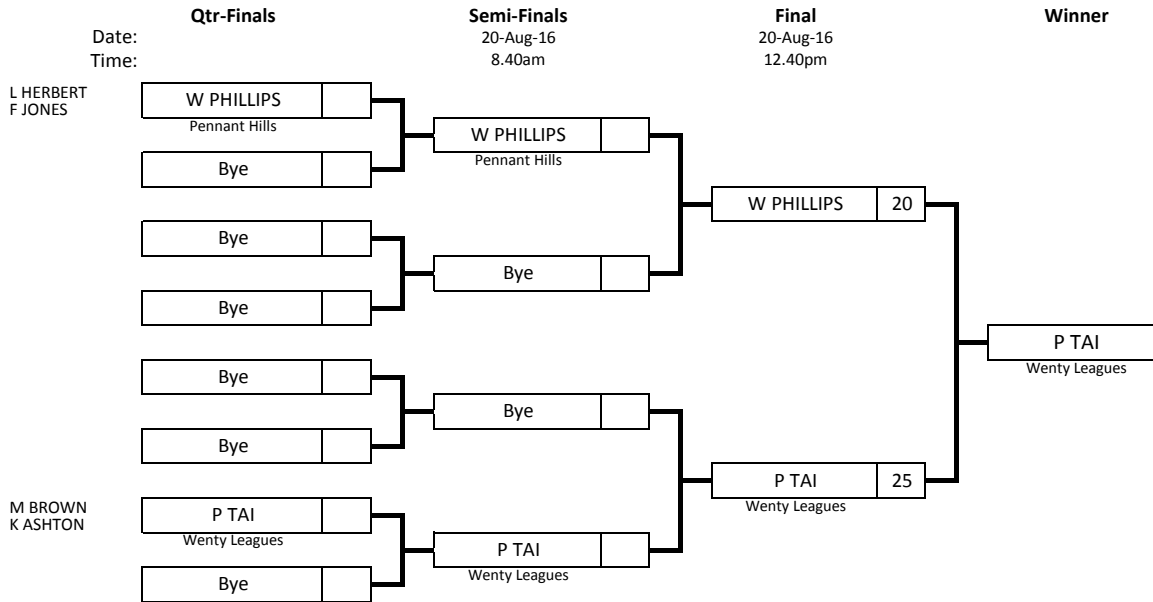

2016 Reserve Triples - Sectional Play

Section 1	Venue: Greenlees Park				
	Round 1	Round 2	Semi - Finals	Final	Winner
	Date: 13-08-16 Time: 8.40am	Date: 13-08-16 Time: 12.40pm	Date: 14-Aug-16 Time: 8.40am	Date: 14-Aug-16 Time: 12.40pm	
J CONNELL P MCCREA	G CASSIDY Carlingford	G CASSIDY 14 Carlingford			
	BYE				
G BERRY R SPICER	J LEIGHTON Castle Hill	J LEIGHTON 26 Castle Hill	J LEIGHTON 21 Castle Hill		
	BYE				
J MEAGHER P CHATFIELD	J RESTAINO Gladesville	J RESTAINO 22 Gladesville			
	BYE				
B JAMES D LESLIE	M BILLAM Pennant Hills	M BILLAM 24 Pennant Hills	M BILLAM 27 Pennant Hills	M BILLAM 18 Pennant Hills	
	BYE				
D COLENZO G DENNIS	P QUAYLE 15 Rydalmere Central	J BROWN 8 NBC Sports			
M KEYS B DAVIES	J BROWN 33 NBC Sports		W PHILLIPS 29 Pennant Hills		
R O GRADY J SEWARD	R MAYOR 17 Concord RSL	W PHILLIPS 30 Pennant Hills			
L HERBERT F JONES	W PHILLIPS 25 Pennant Hills				
T CARAN F NIKOSERESH	S REYNOLDS 20 Merrylands	G DOBBIE 19 Greenlees Park			
T O KANE D ACKERY	G DOBBIE 22 Greenlees Park		G DOBBIE 12 Greenlees Park		
R WATTS D ROBERTS	P NEWMAN WOF The Hills District	P NEWMAN 17 The Hills District			
S LAMBERT P ANTHONY	G LAMBERT Wenty Leagues			W PHILLIPS 27 Pennant Hills	W PHILLIPS Pennant Hills

2016 Reserve Triples - Sectional Play

2016 Reserve Triples - Post-Sectional Finals

Post-Section Finals Venue: Greenlees Park

Teams: 25
 32