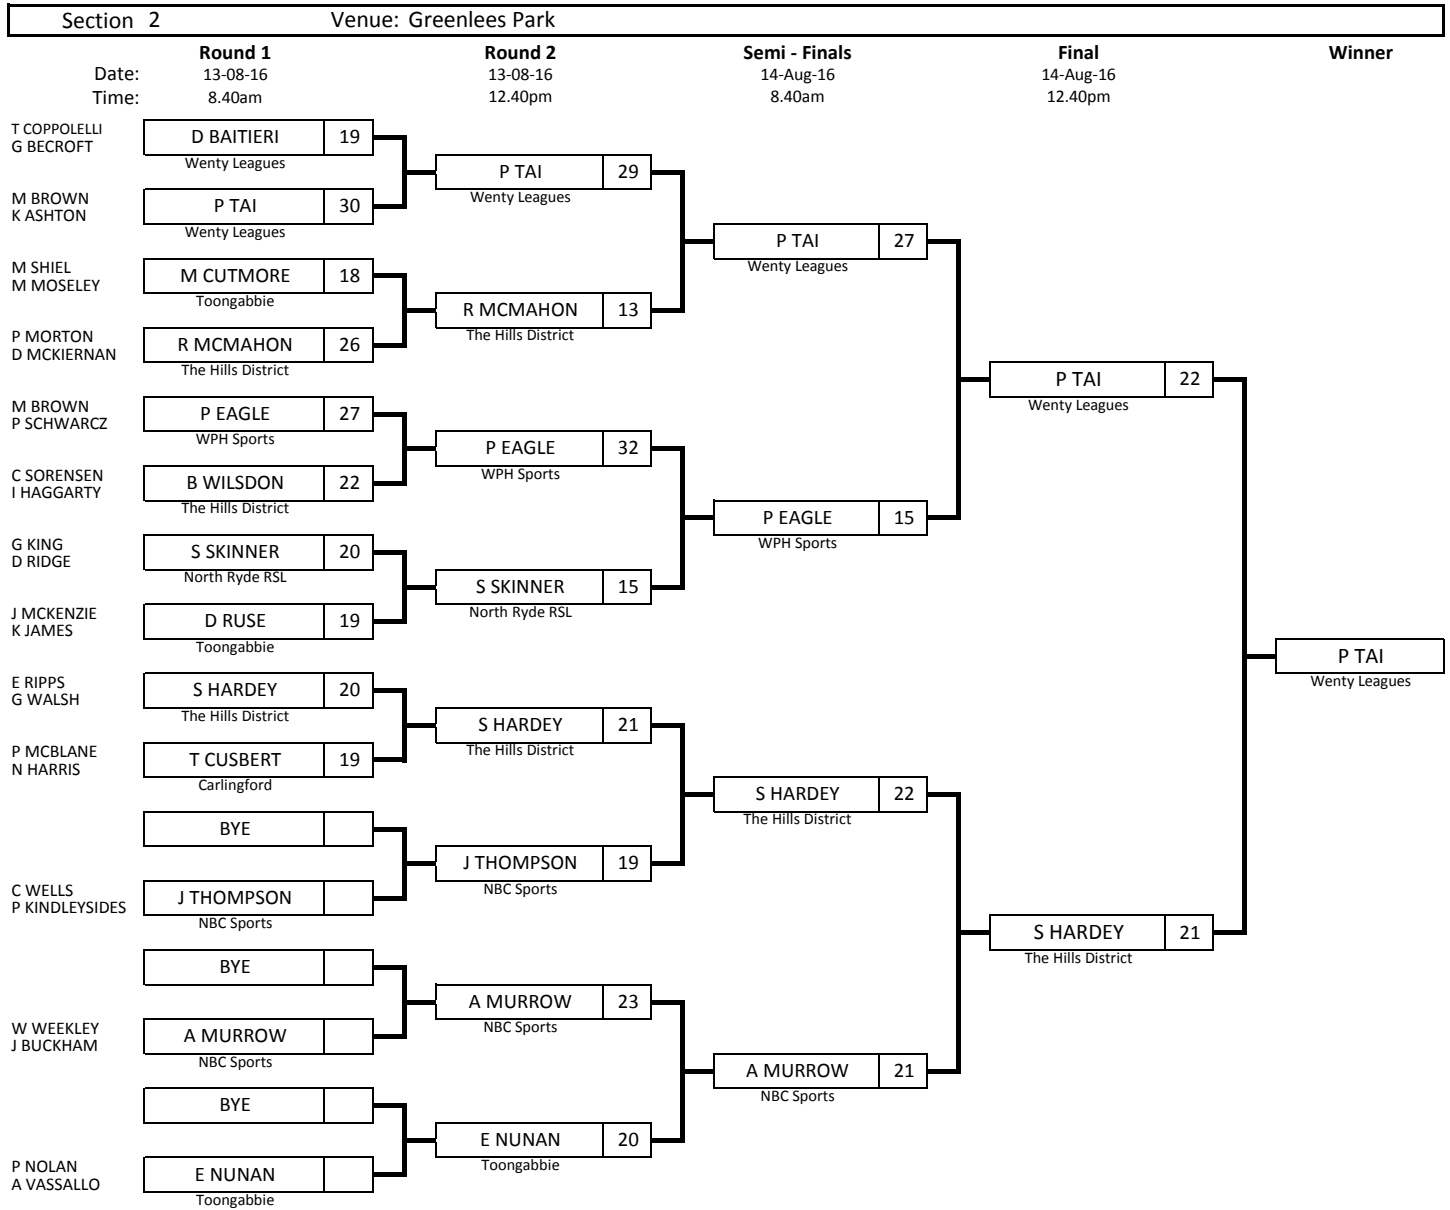

2016 Reserve Triples - Sectional Play

Section 1	Venue: Greenlees Park				
	Round 1	Round 2	Semi - Finals	Final	Winner
	Date: 13-08-16 Time: 8.40am	Date: 13-08-16 Time: 12.40pm	Date: 14-Aug-16 Time: 8.40am	Date: 14-Aug-16 Time: 12.40pm	
J CONNELL P MCCREA	G CASSIDY Carlingford	G CASSIDY 14 Carlingford			
	BYE				
G BERRY R SPICER	J LEIGHTON Castle Hill	J LEIGHTON 26 Castle Hill	J LEIGHTON 21 Castle Hill		
	BYE				
J MEAGHER P CHATFIELD	J RESTAINO Gladesville	J RESTAINO 22 Gladesville			
	BYE				
B JAMES D LESLIE	M BILLAM Pennant Hills	M BILLAM 24 Pennant Hills	M BILLAM 27 Pennant Hills	M BILLAM 18 Pennant Hills	
	BYE				
D COLENZO G DENNIS	P QUAYLE 15 Rydalmere Central	J BROWN 8 NBC Sports			
M KEYS B DAVIES	J BROWN 33 NBC Sports		W PHILLIPS 29 Pennant Hills		
R O GRADY J SEWARD	R MAYOR 17 Concord RSL	W PHILLIPS 30 Pennant Hills			
L HERBERT F JONES	W PHILLIPS 25 Pennant Hills				
T CARAN F NIKOSERESH	S REYNOLDS 20 Merrylands	G DOBBIE 19 Greenlees Park			
T O KANE D ACKERY	G DOBBIE 22 Greenlees Park		G DOBBIE 12 Greenlees Park		
R WATTS D ROBERTS	P NEWMAN WOF The Hills District	P NEWMAN 17 The Hills District			
S LAMBERT P ANTHONY	G LAMBERT Wenty Leagues			W PHILLIPS 27 Pennant Hills	W PHILLIPS Pennant Hills

2016 Reserve Triples - Sectional Play

2016 Reserve Triples - Post-Sectional Finals

Post-Section Finals Venue: Greenlees Park

Teams: 25
 32