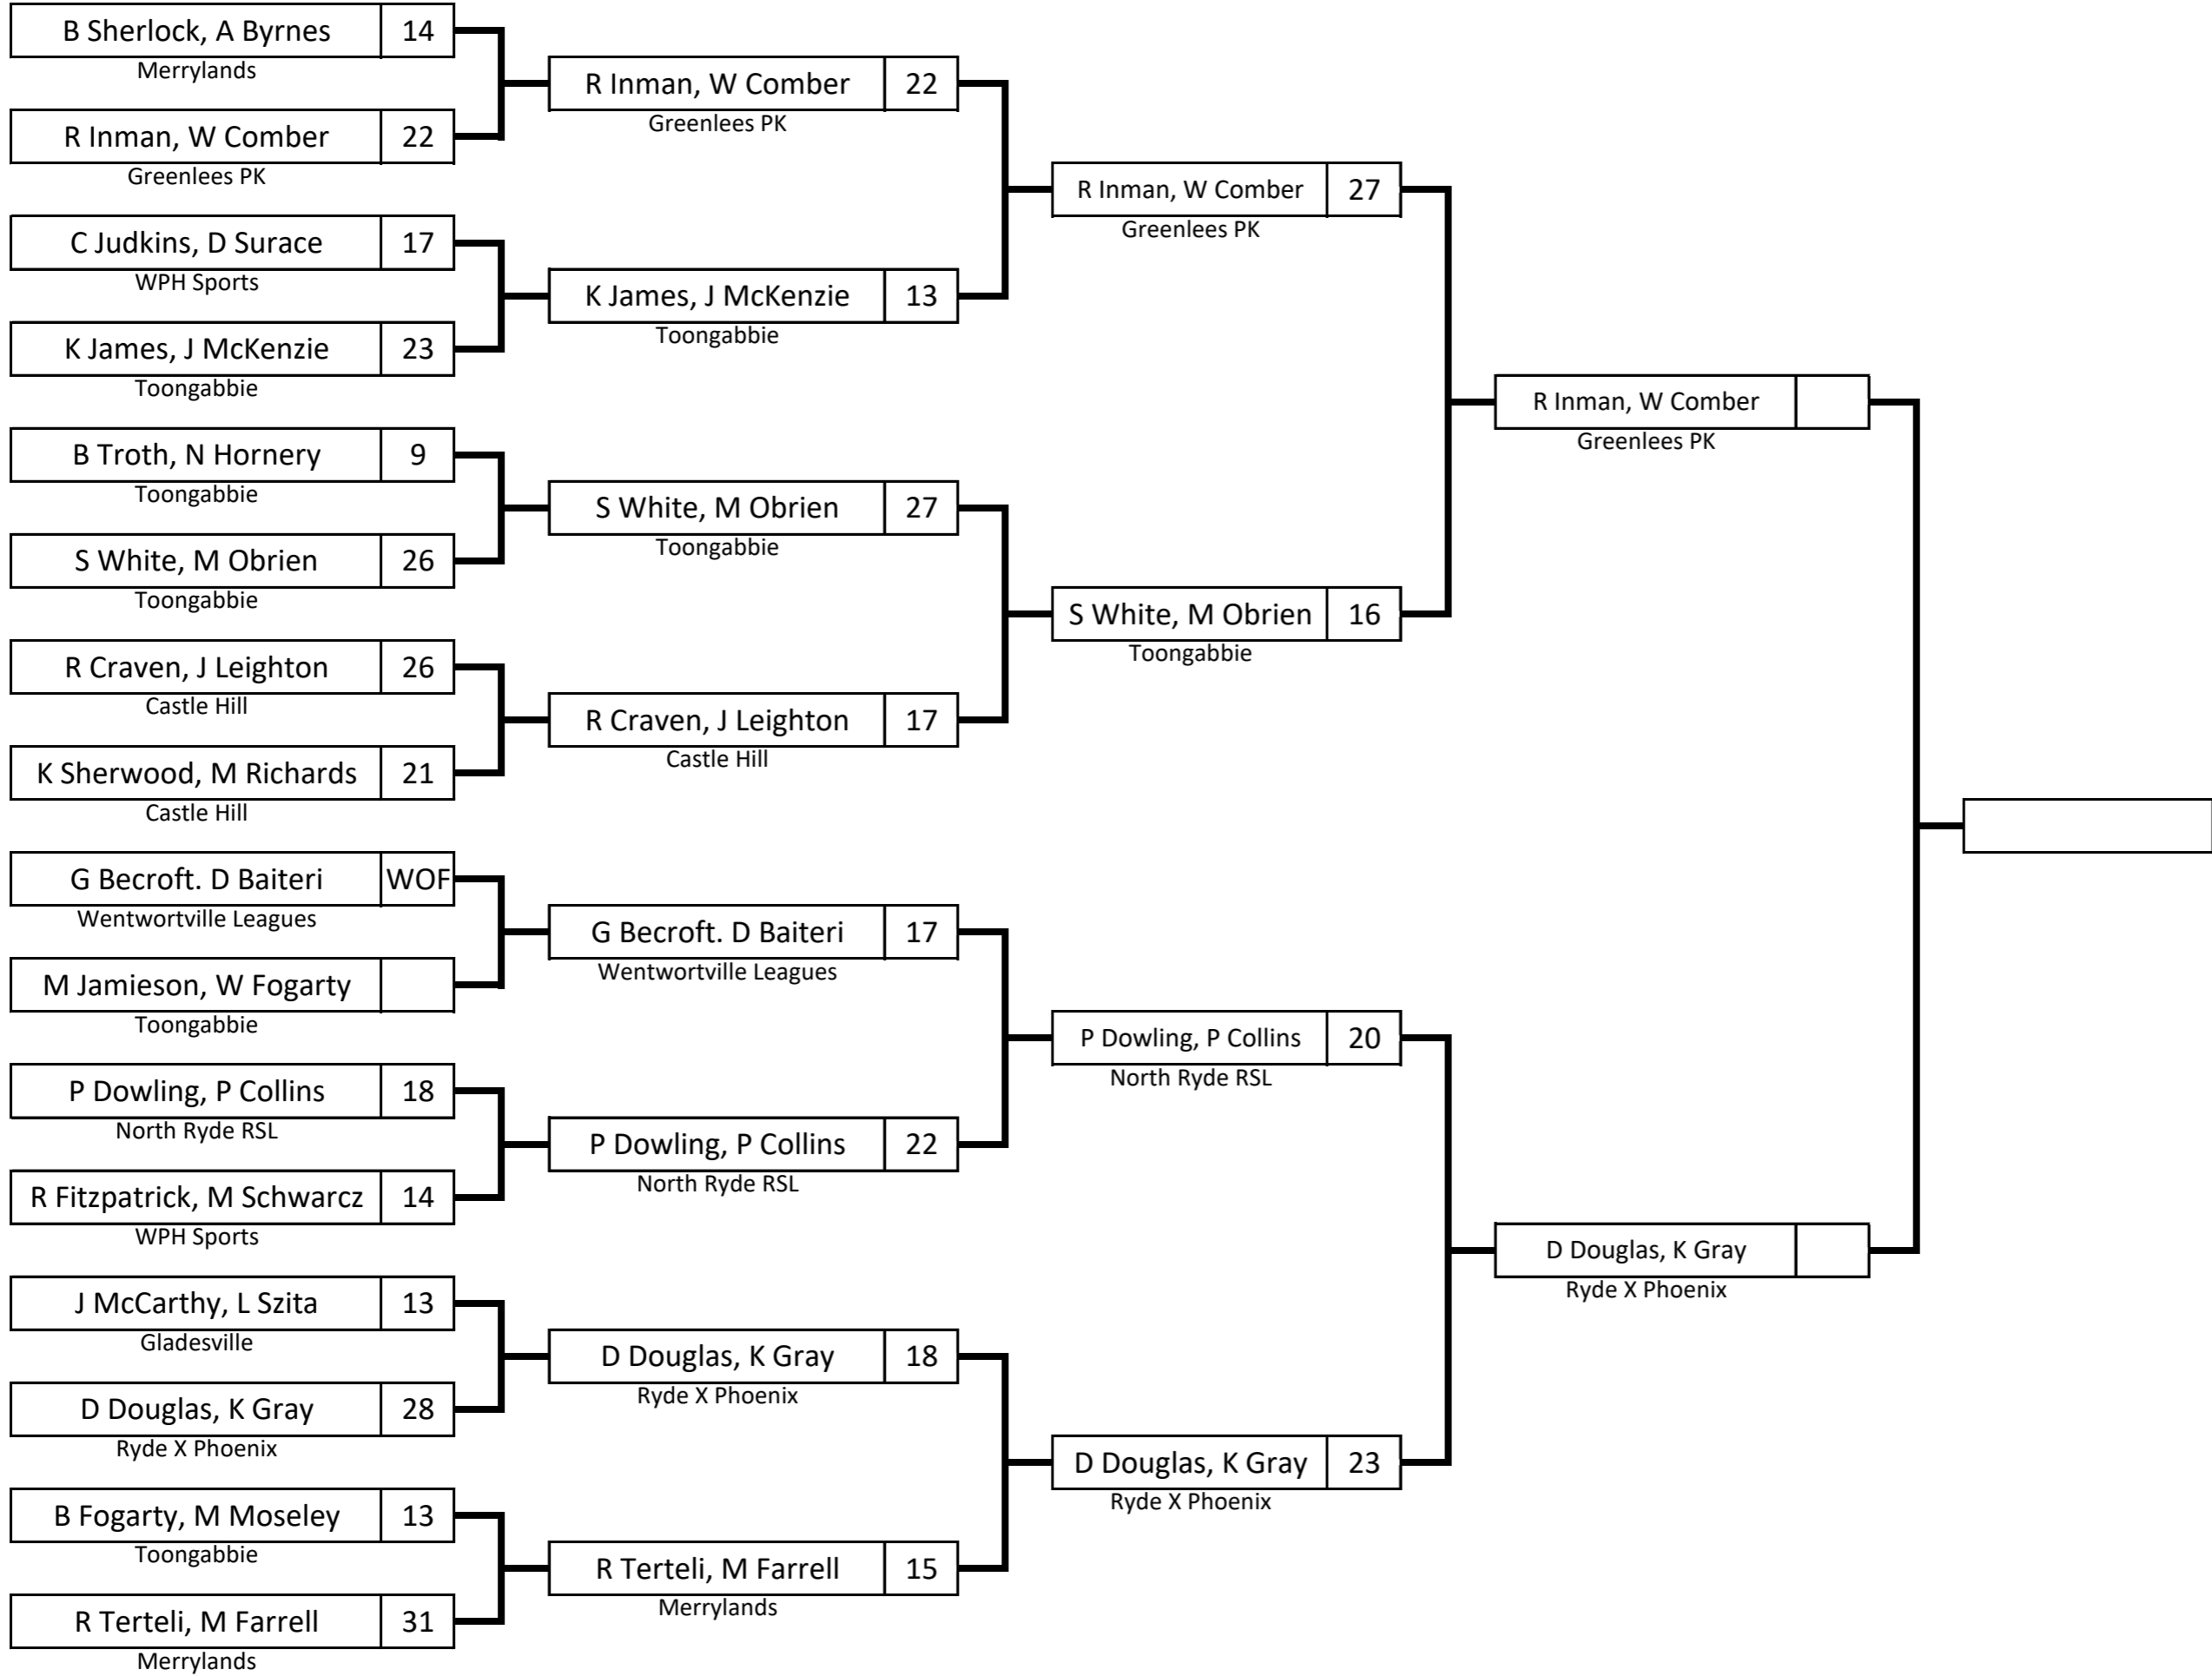

# 2018 President Pairs - Sectional Play

**Section 1** Venue: The Hills District

	<b>Round 1</b>	<b>Round 2</b>	<b>Semi - Finals</b>	<b>Final</b>	<b>Winner</b>
Date:	24-Feb-18	24-Feb-18	25-Feb-18	25-Feb-18	
Time:	8.40am	12.40pm	8.40am	12.40pm	

# 2018 President Pairs - Sectional Play

**Section 2** **Venue: Denistone Sports**

	<b>Round 1</b>	<b>Round 2</b>	<b>Semi - Finals</b>	<b>Final</b>	<b>Winner</b>
Date:	24-Feb-18	24-Feb-18	25-Feb-18	25-Feb-18	
Time:	8.40am	12.40pm	8.40am	12.40pm	

# 2018 President Pairs - Post-Sectional Finals

Post-Sectional Finals      Venue: Merrylands

Date:  
Time:

## Semi-Finals