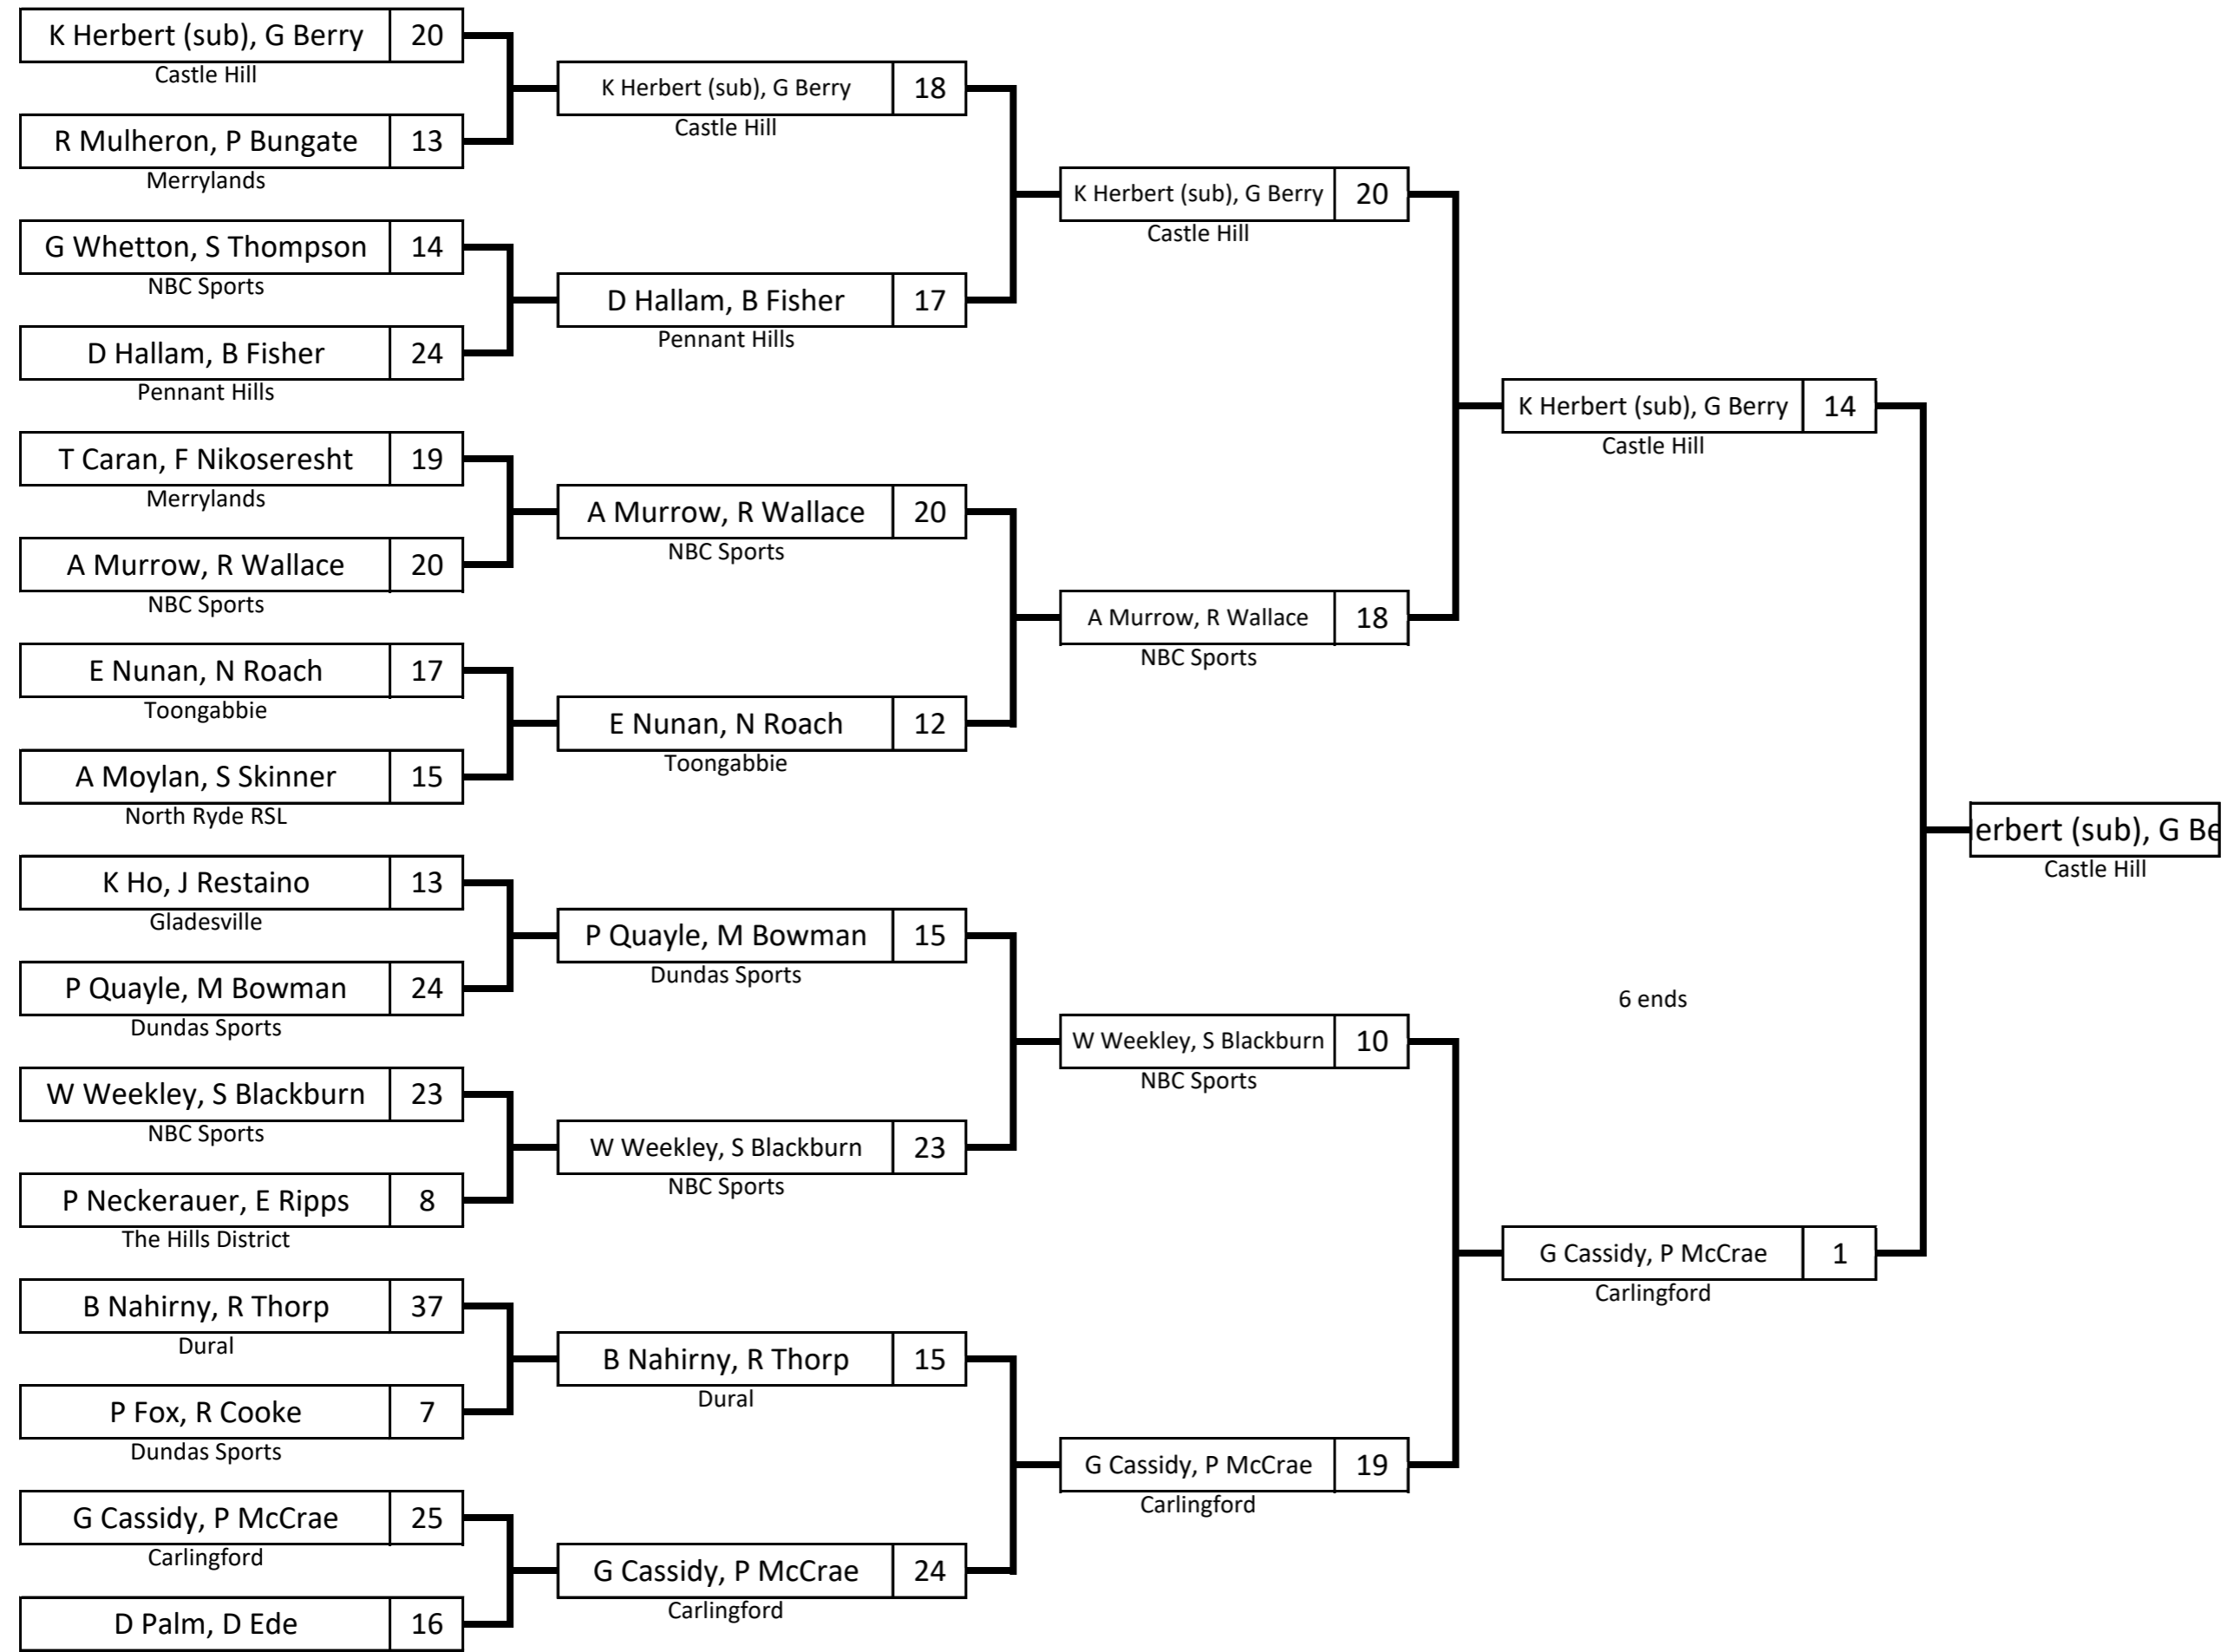

# 2018 President Pairs - Sectional Play

**Section 1** Venue: The Hills District

	<b>Round 1</b>	<b>Round 2</b>	<b>Semi - Finals</b>	<b>Final</b>	<b>Winner</b>
Date:	24-Feb-18	24-Feb-18	25-Feb-18	25-Feb-18	
Time:	8.40am	12.40pm	8.40am	12.40pm	

# 2018 President Pairs - Sectional Play

**Section 2** **Venue: Denistone Sports**

	<b>Round 1</b>	<b>Round 2</b>	<b>Semi - Finals</b>	<b>Final</b>	<b>Winner</b>
Date:	24-Feb-18	24-Feb-18	25-Feb-18	25-Feb-18	
Time:	8.40am	12.40pm	8.40am	12.40pm	

# 2018 President Pairs - Post-Sectional Finals

Post-Sectional Finals      Venue: Merrylands

Date:  
Time:

## Semi-Finals