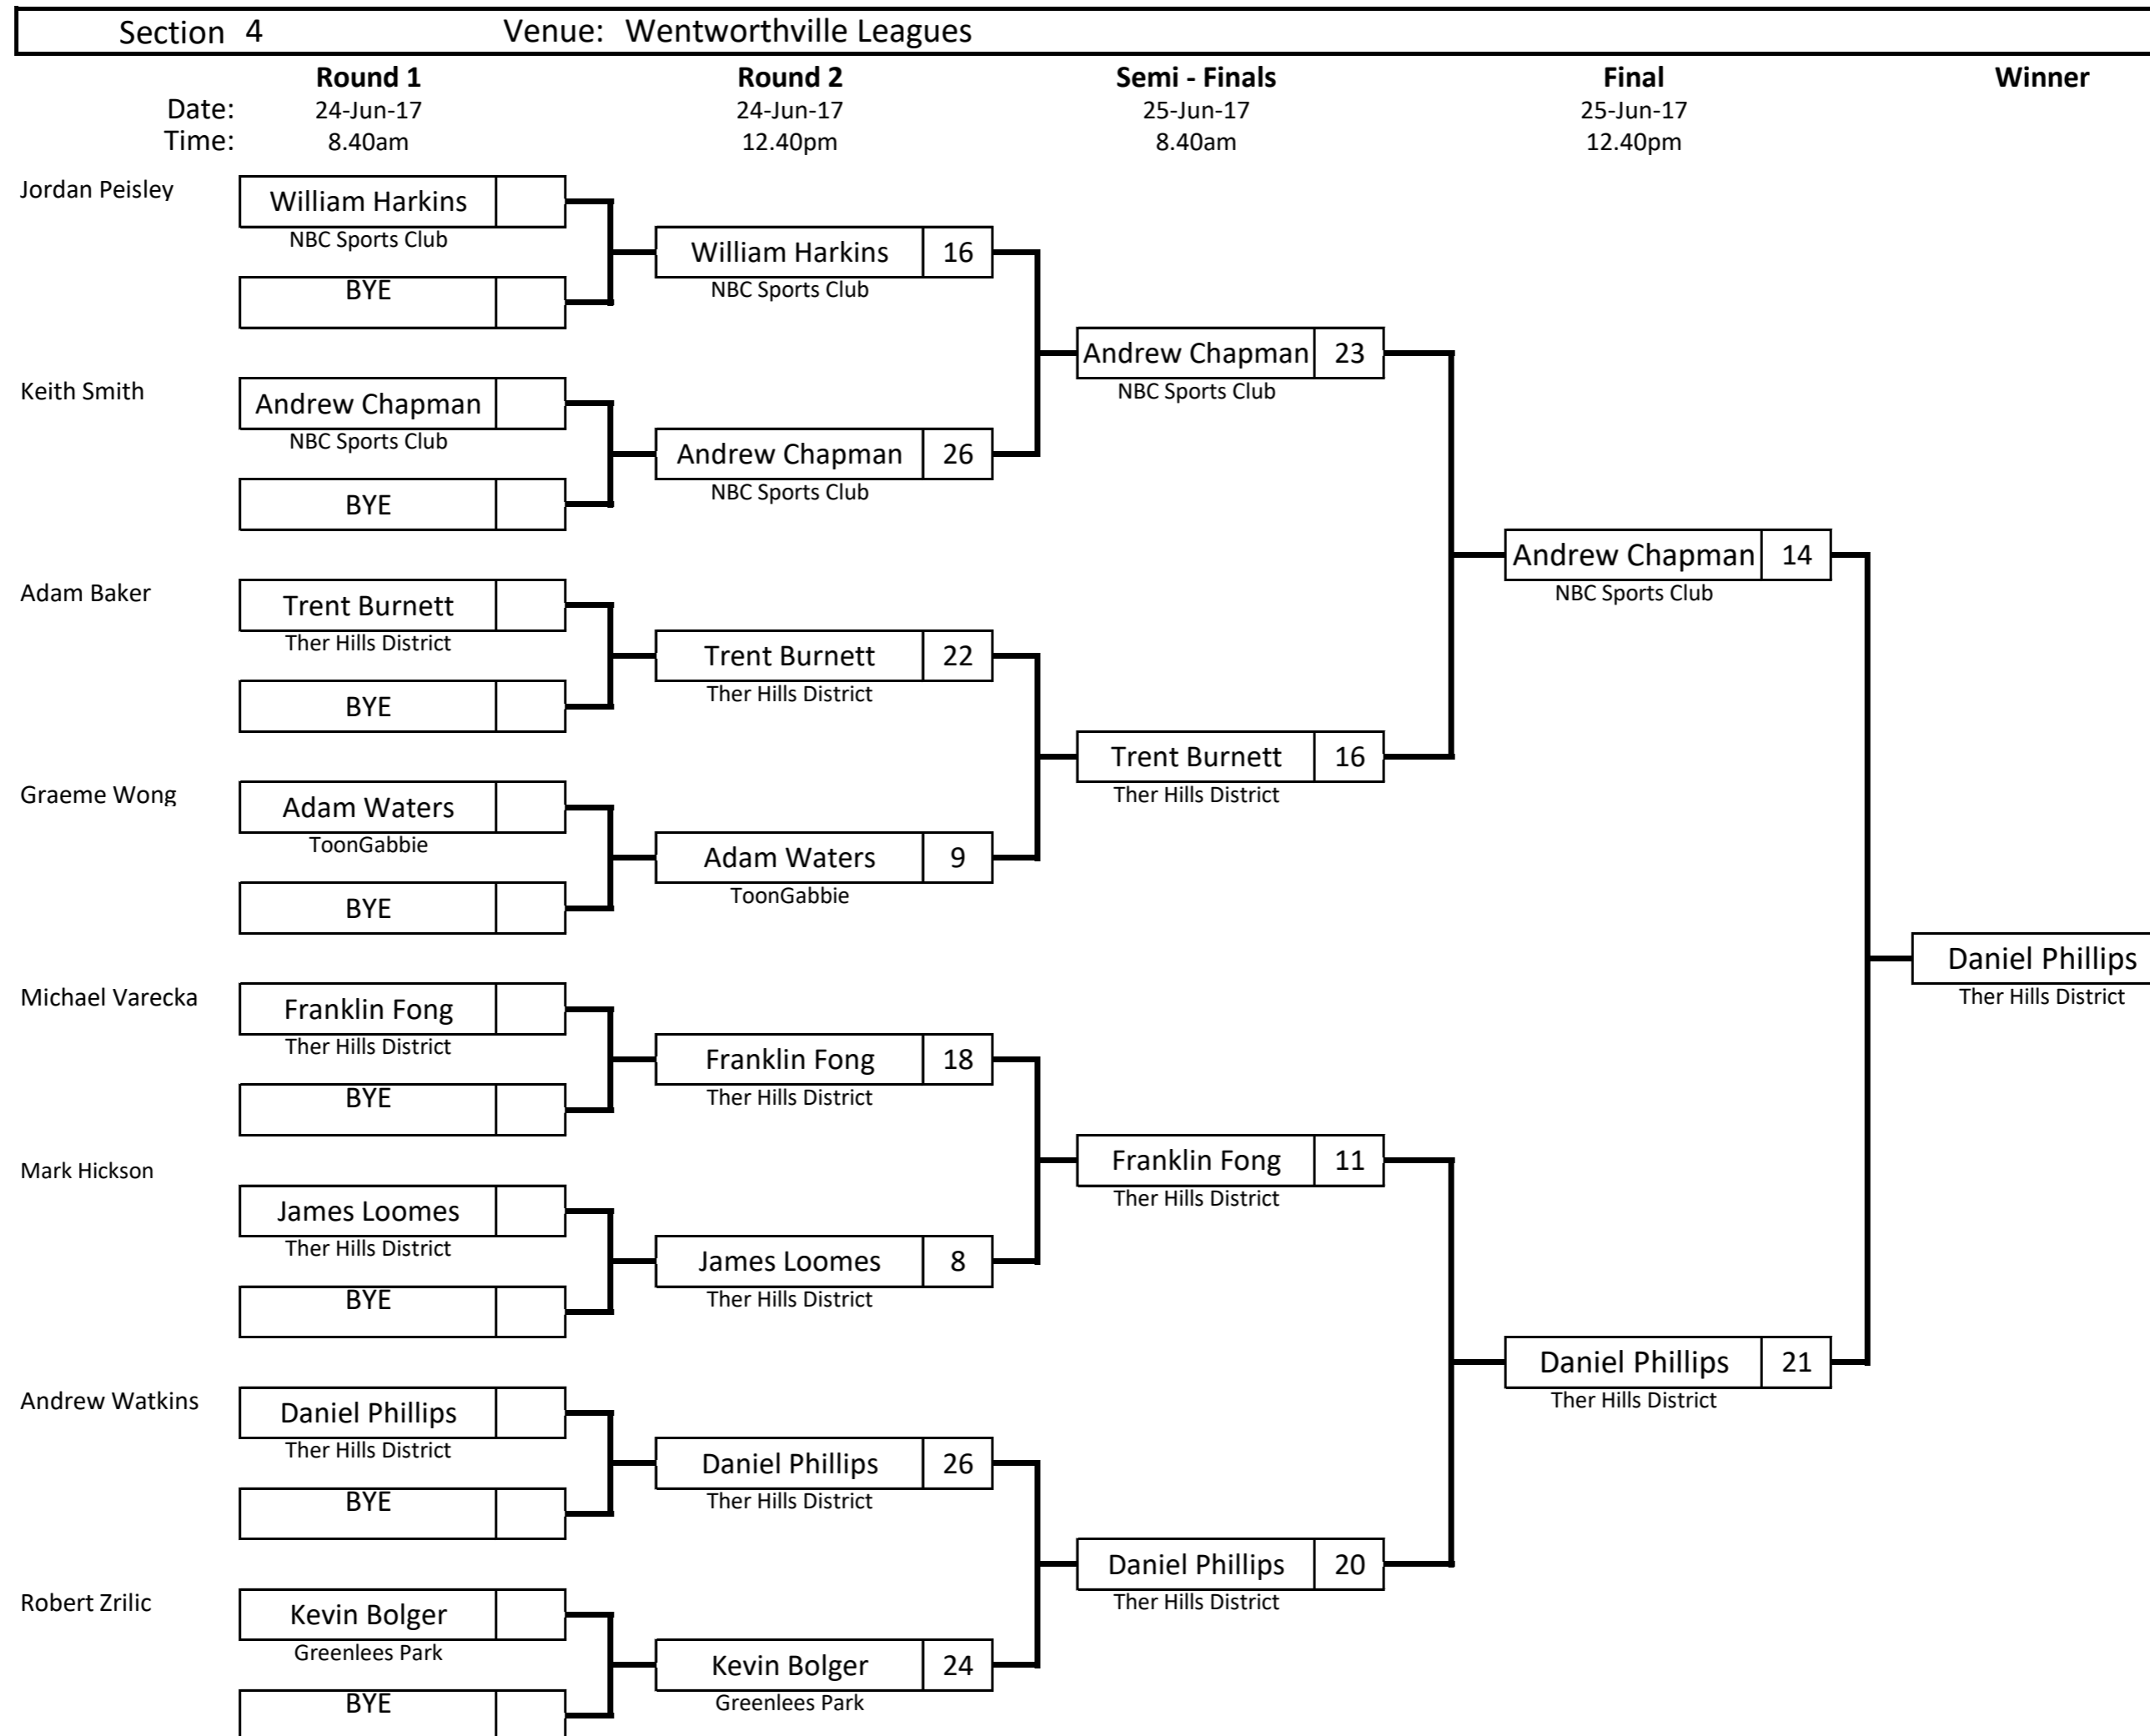

2017 State Pairs - Sectional Play

2017 State Pairs - Sectional Play

2017 State Pairs - Sectional Play

2017 State Pairs - Sectional Play

te Post-Section Finals Venue: Merrylands