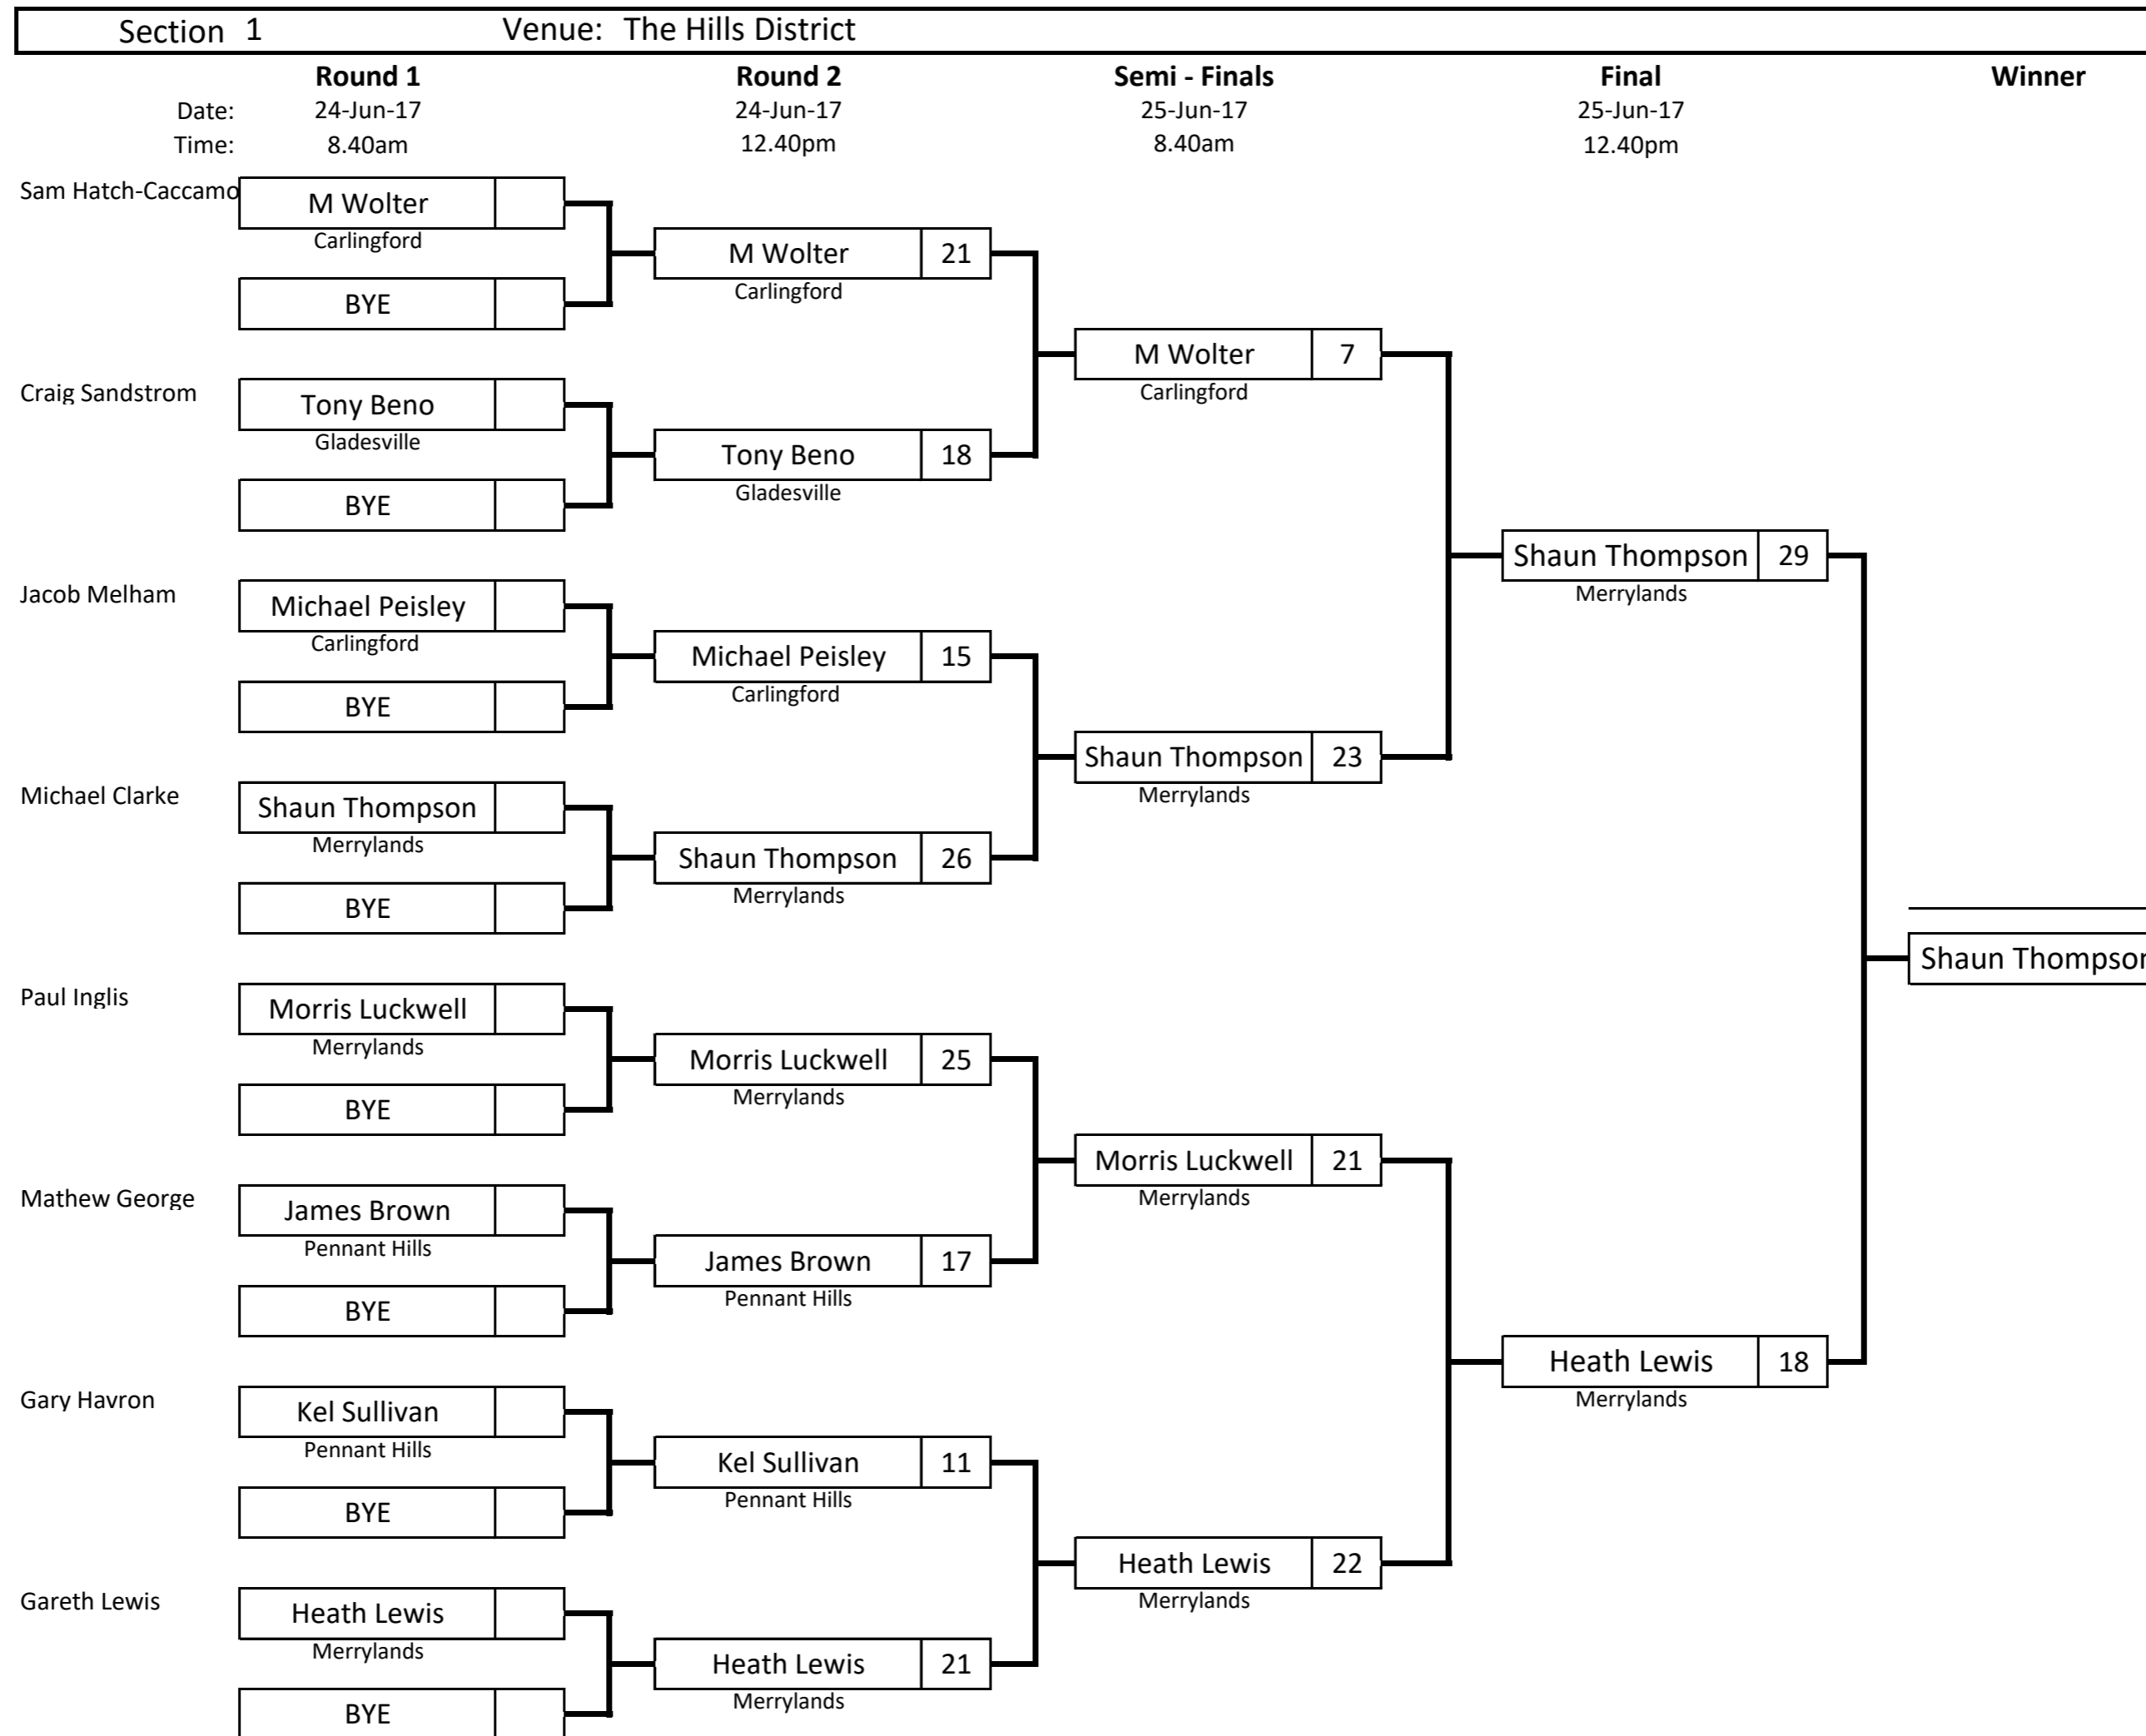

2017 State Pairs - Sectional Play

2017 State Pairs - Sectional Play

2017 State Pairs - Sectional Play

2017 State Pairs - Sectional Play

te Post-Section Finals Venue: Merrylands