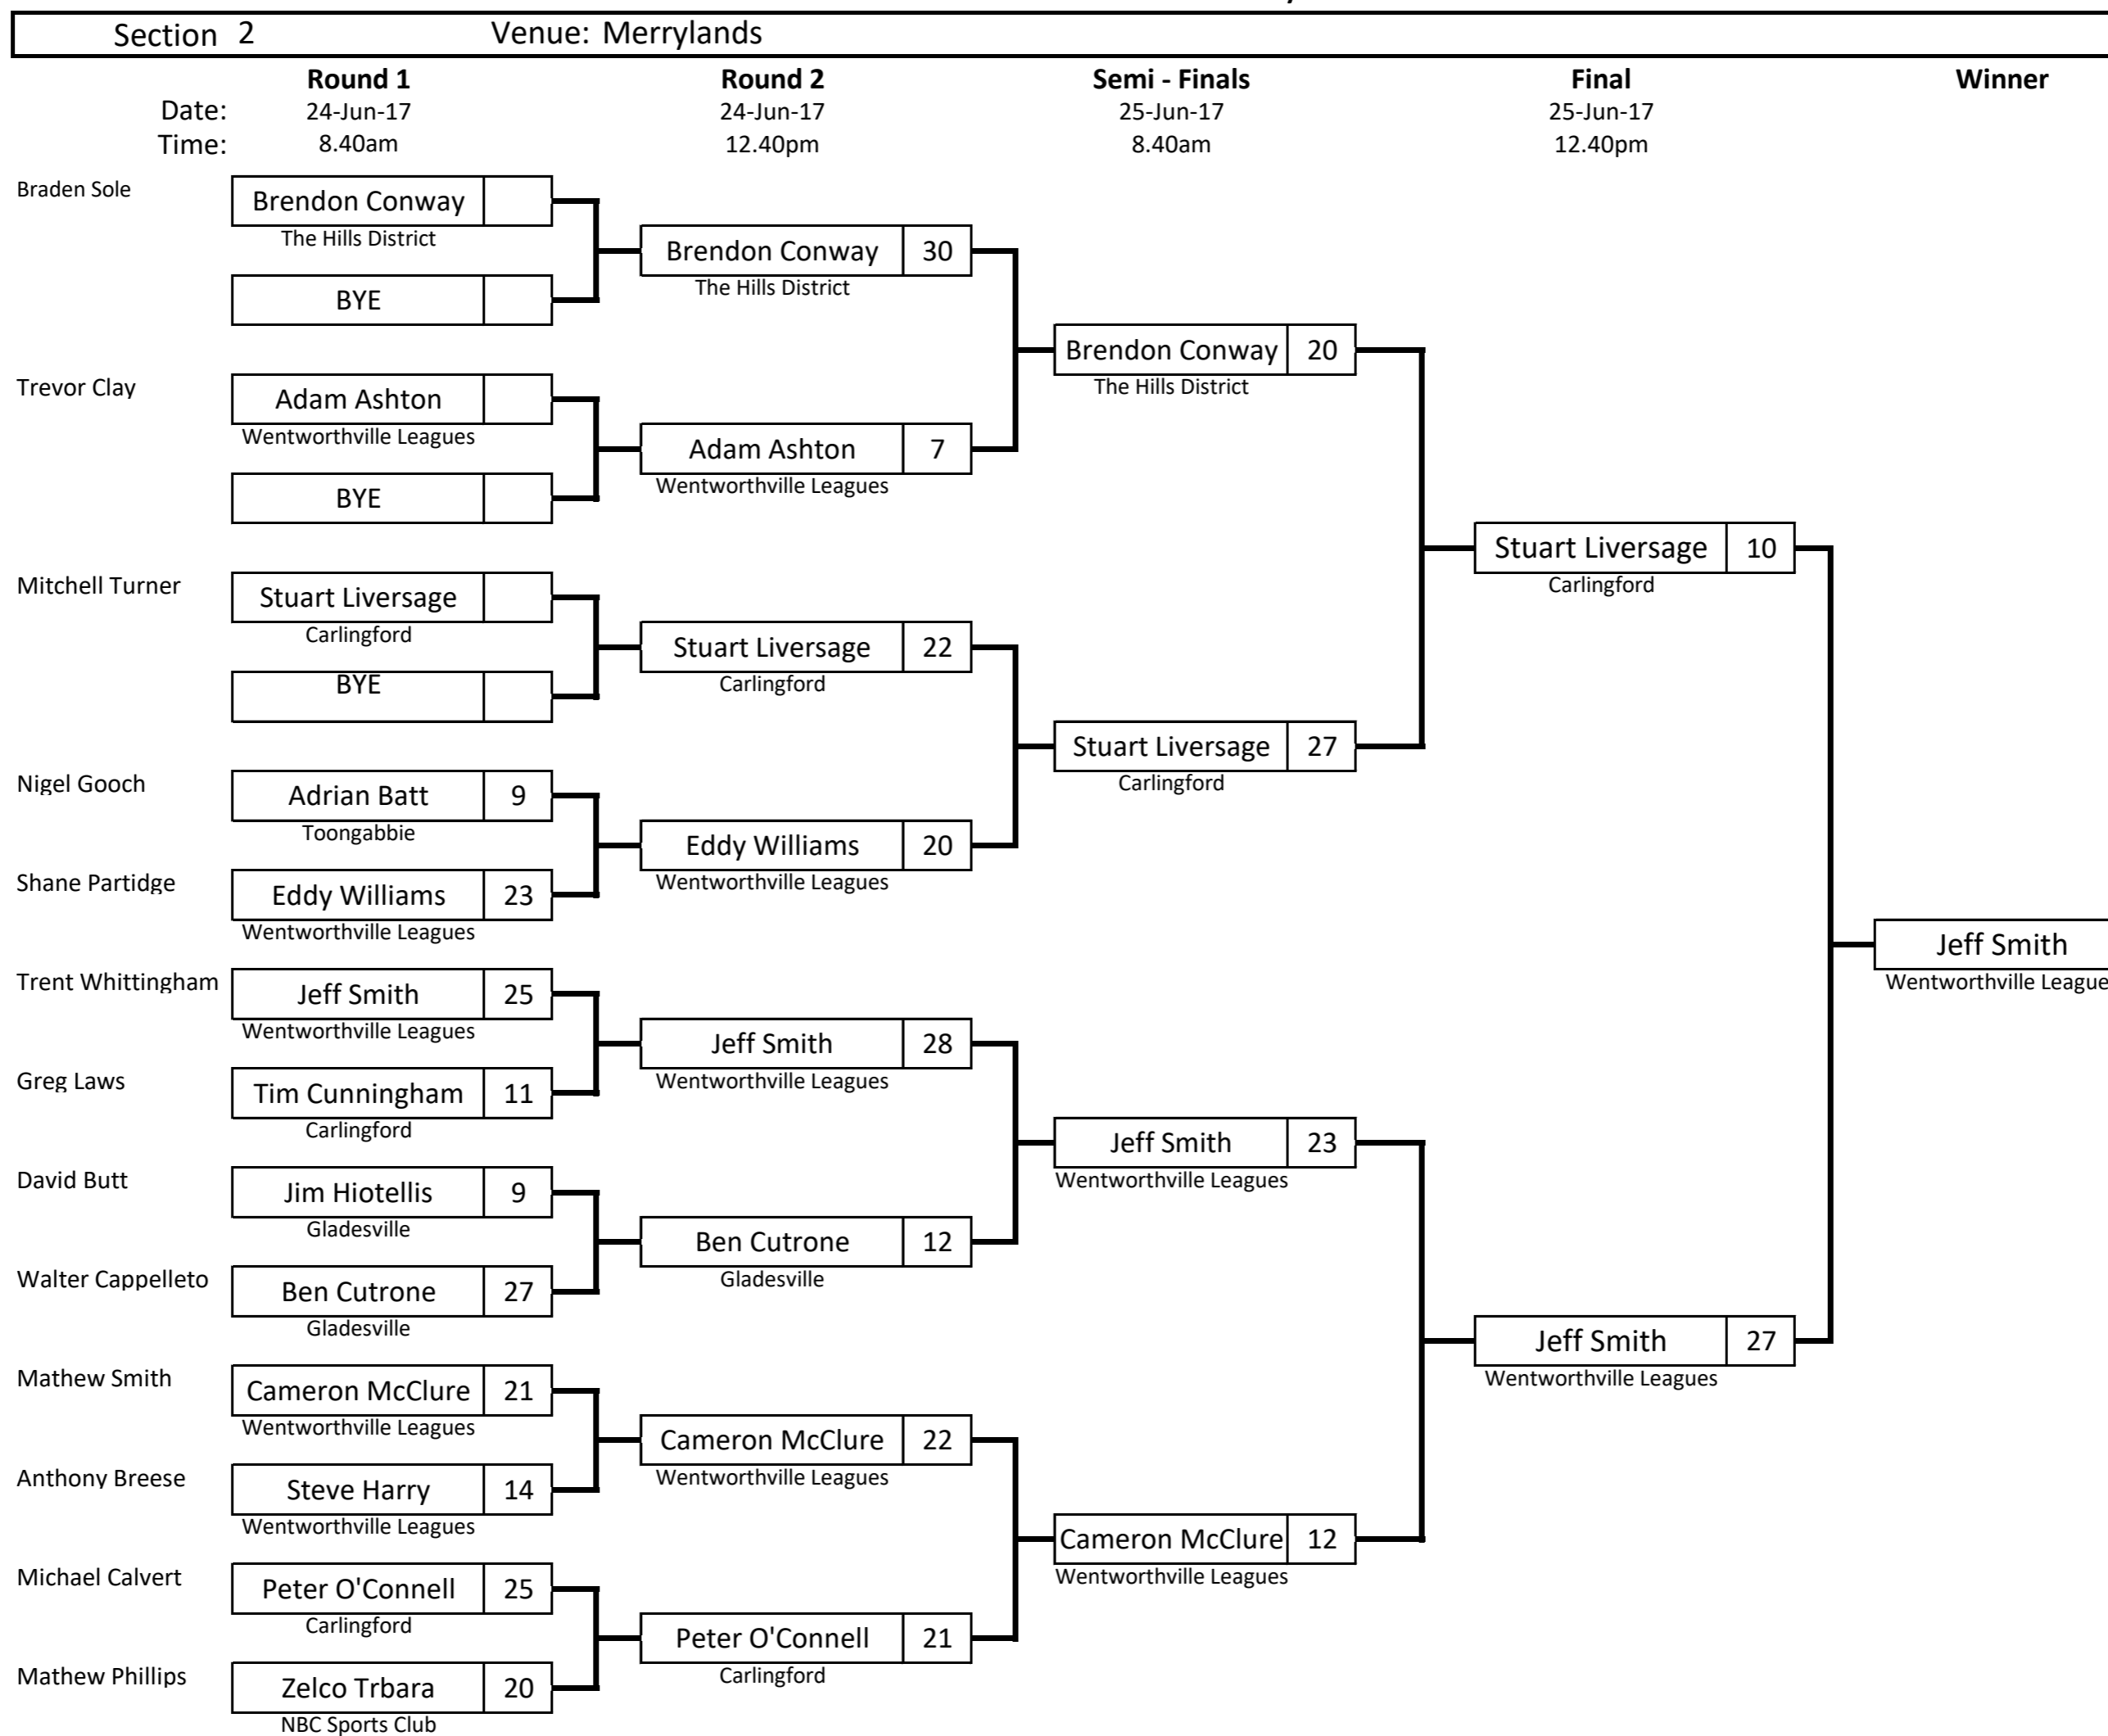

2017 State Pairs - Sectional Play

2017 State Pairs - Sectional Play

2017 State Pairs - Sectional Play

2017 State Pairs - Sectional Play

te Post-Section Finals Venue: Merrylands