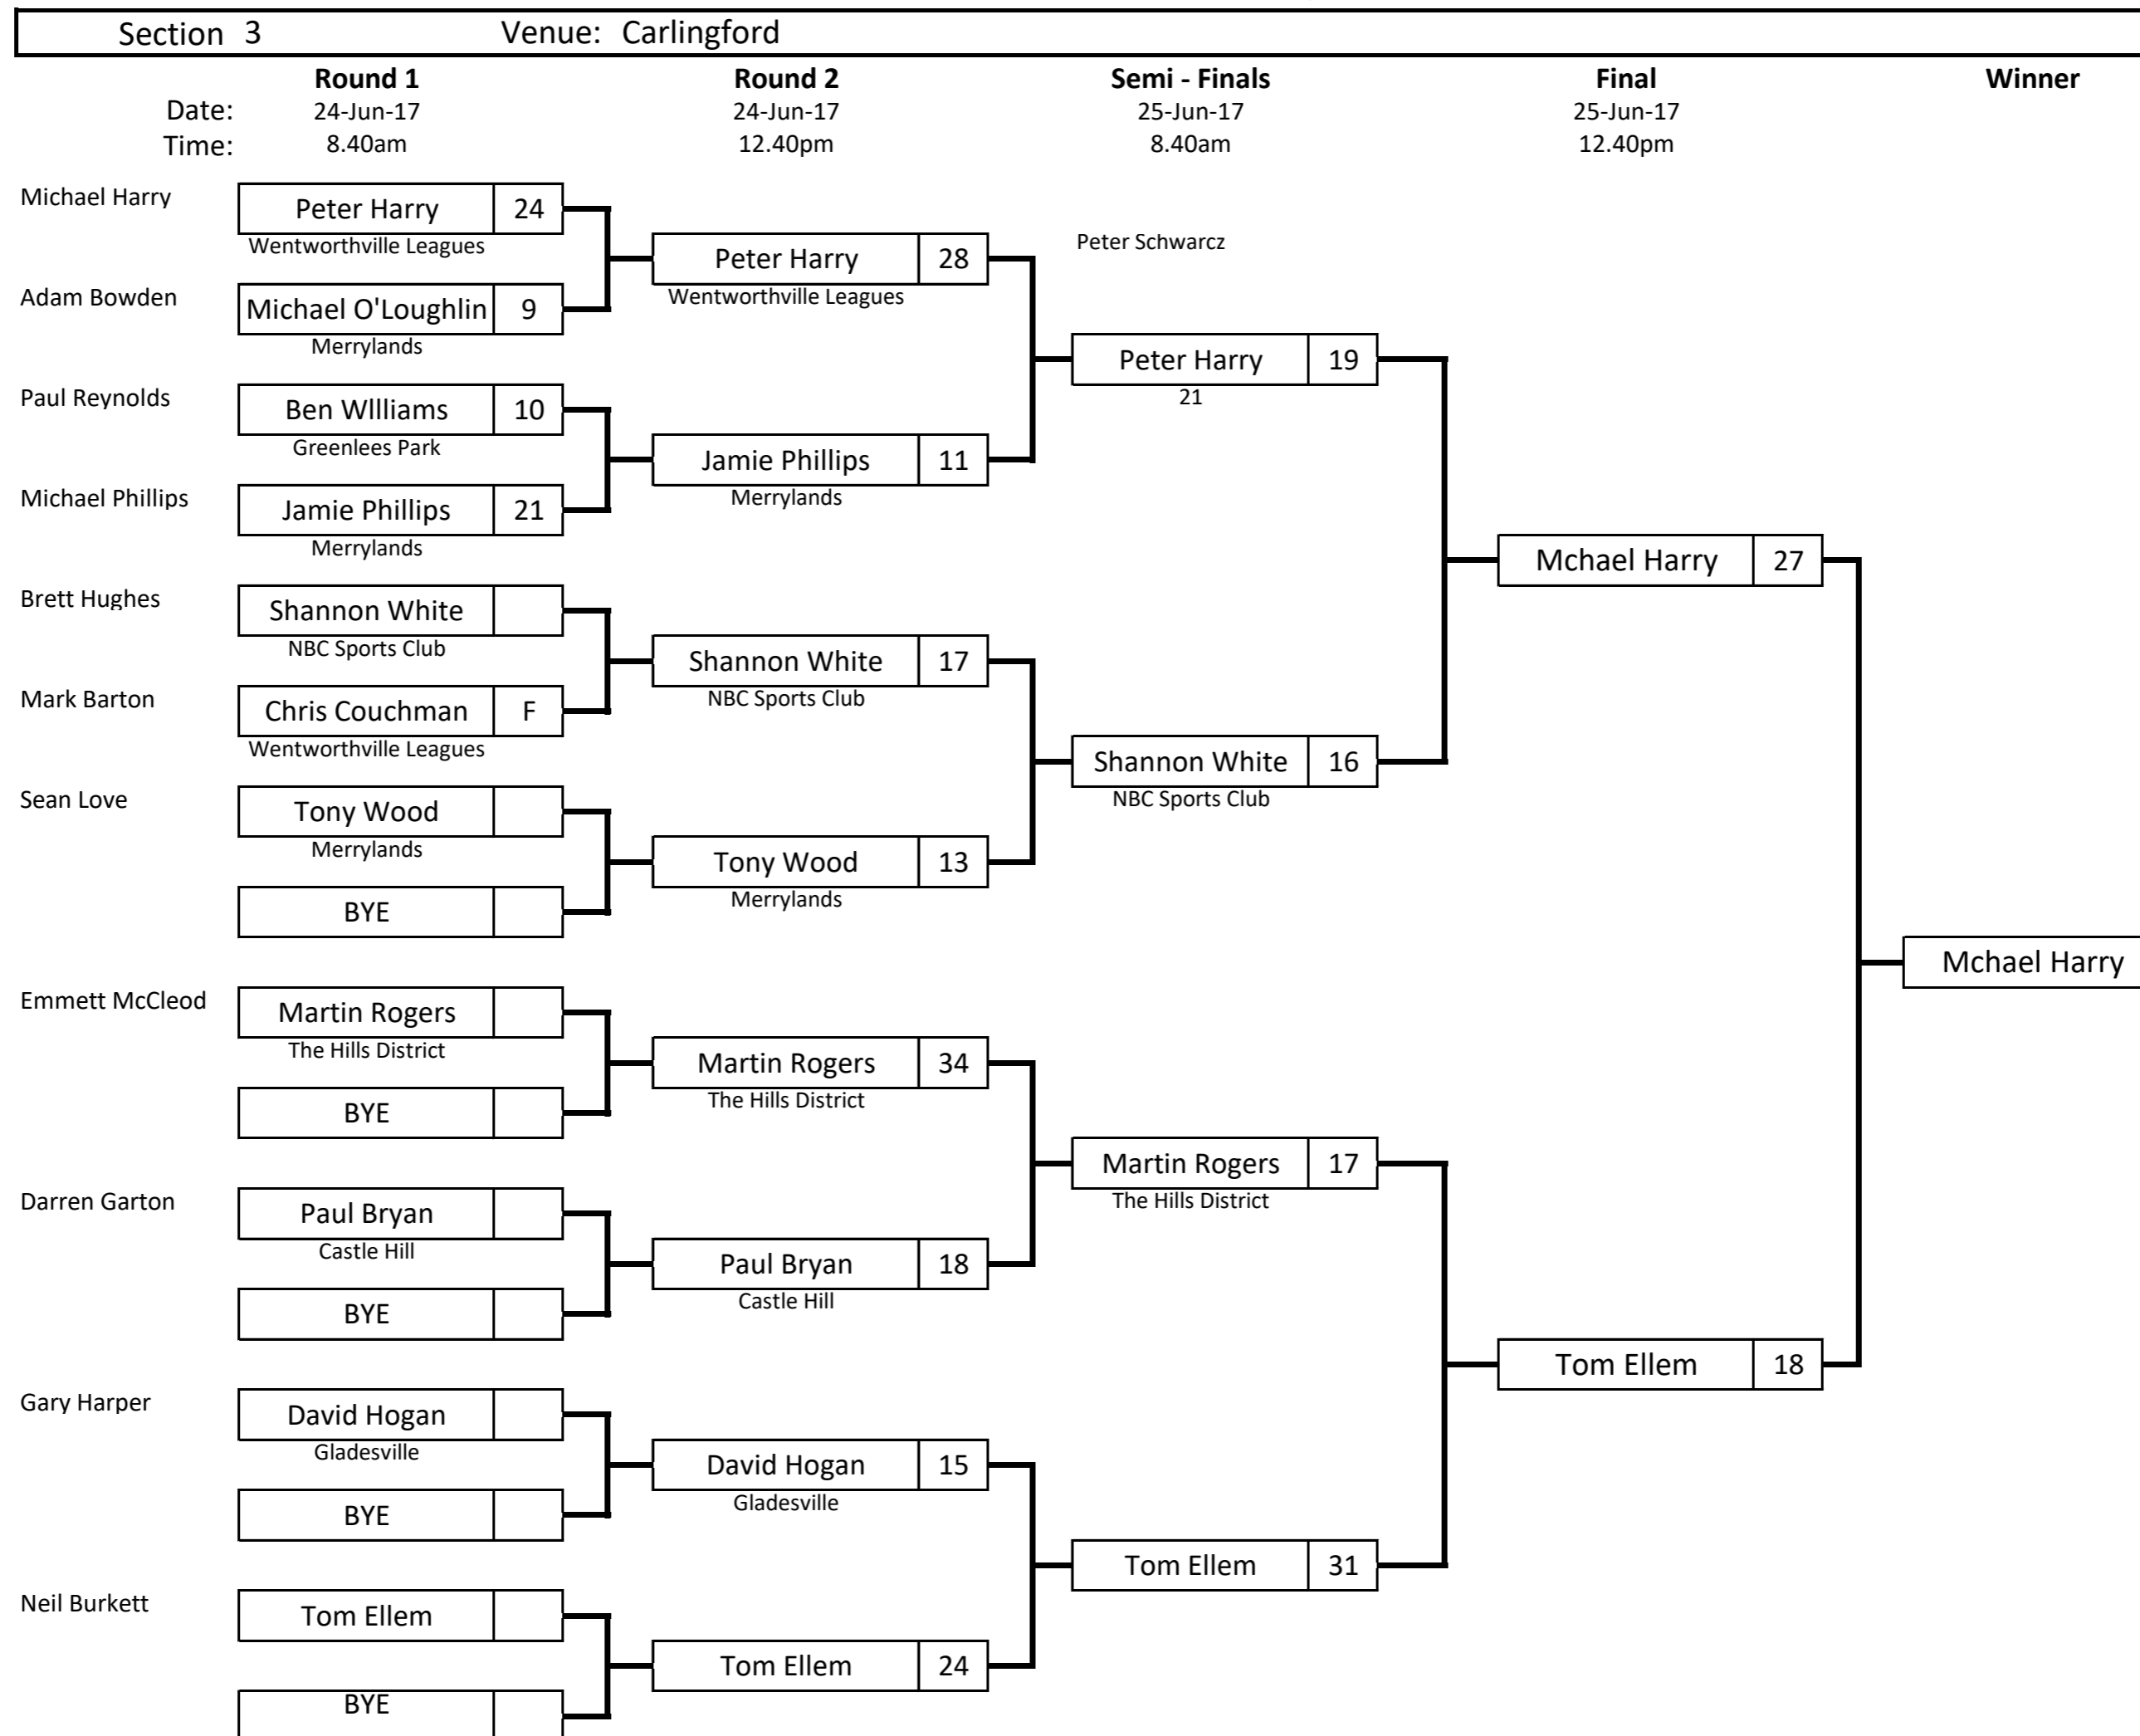

2017 State Pairs - Sectional Play

2017 State Pairs - Sectional Play

2017 State Pairs - Sectional Play

2017 State Pairs - Sectional Play

te Post-Section Finals Venue: Merrylands