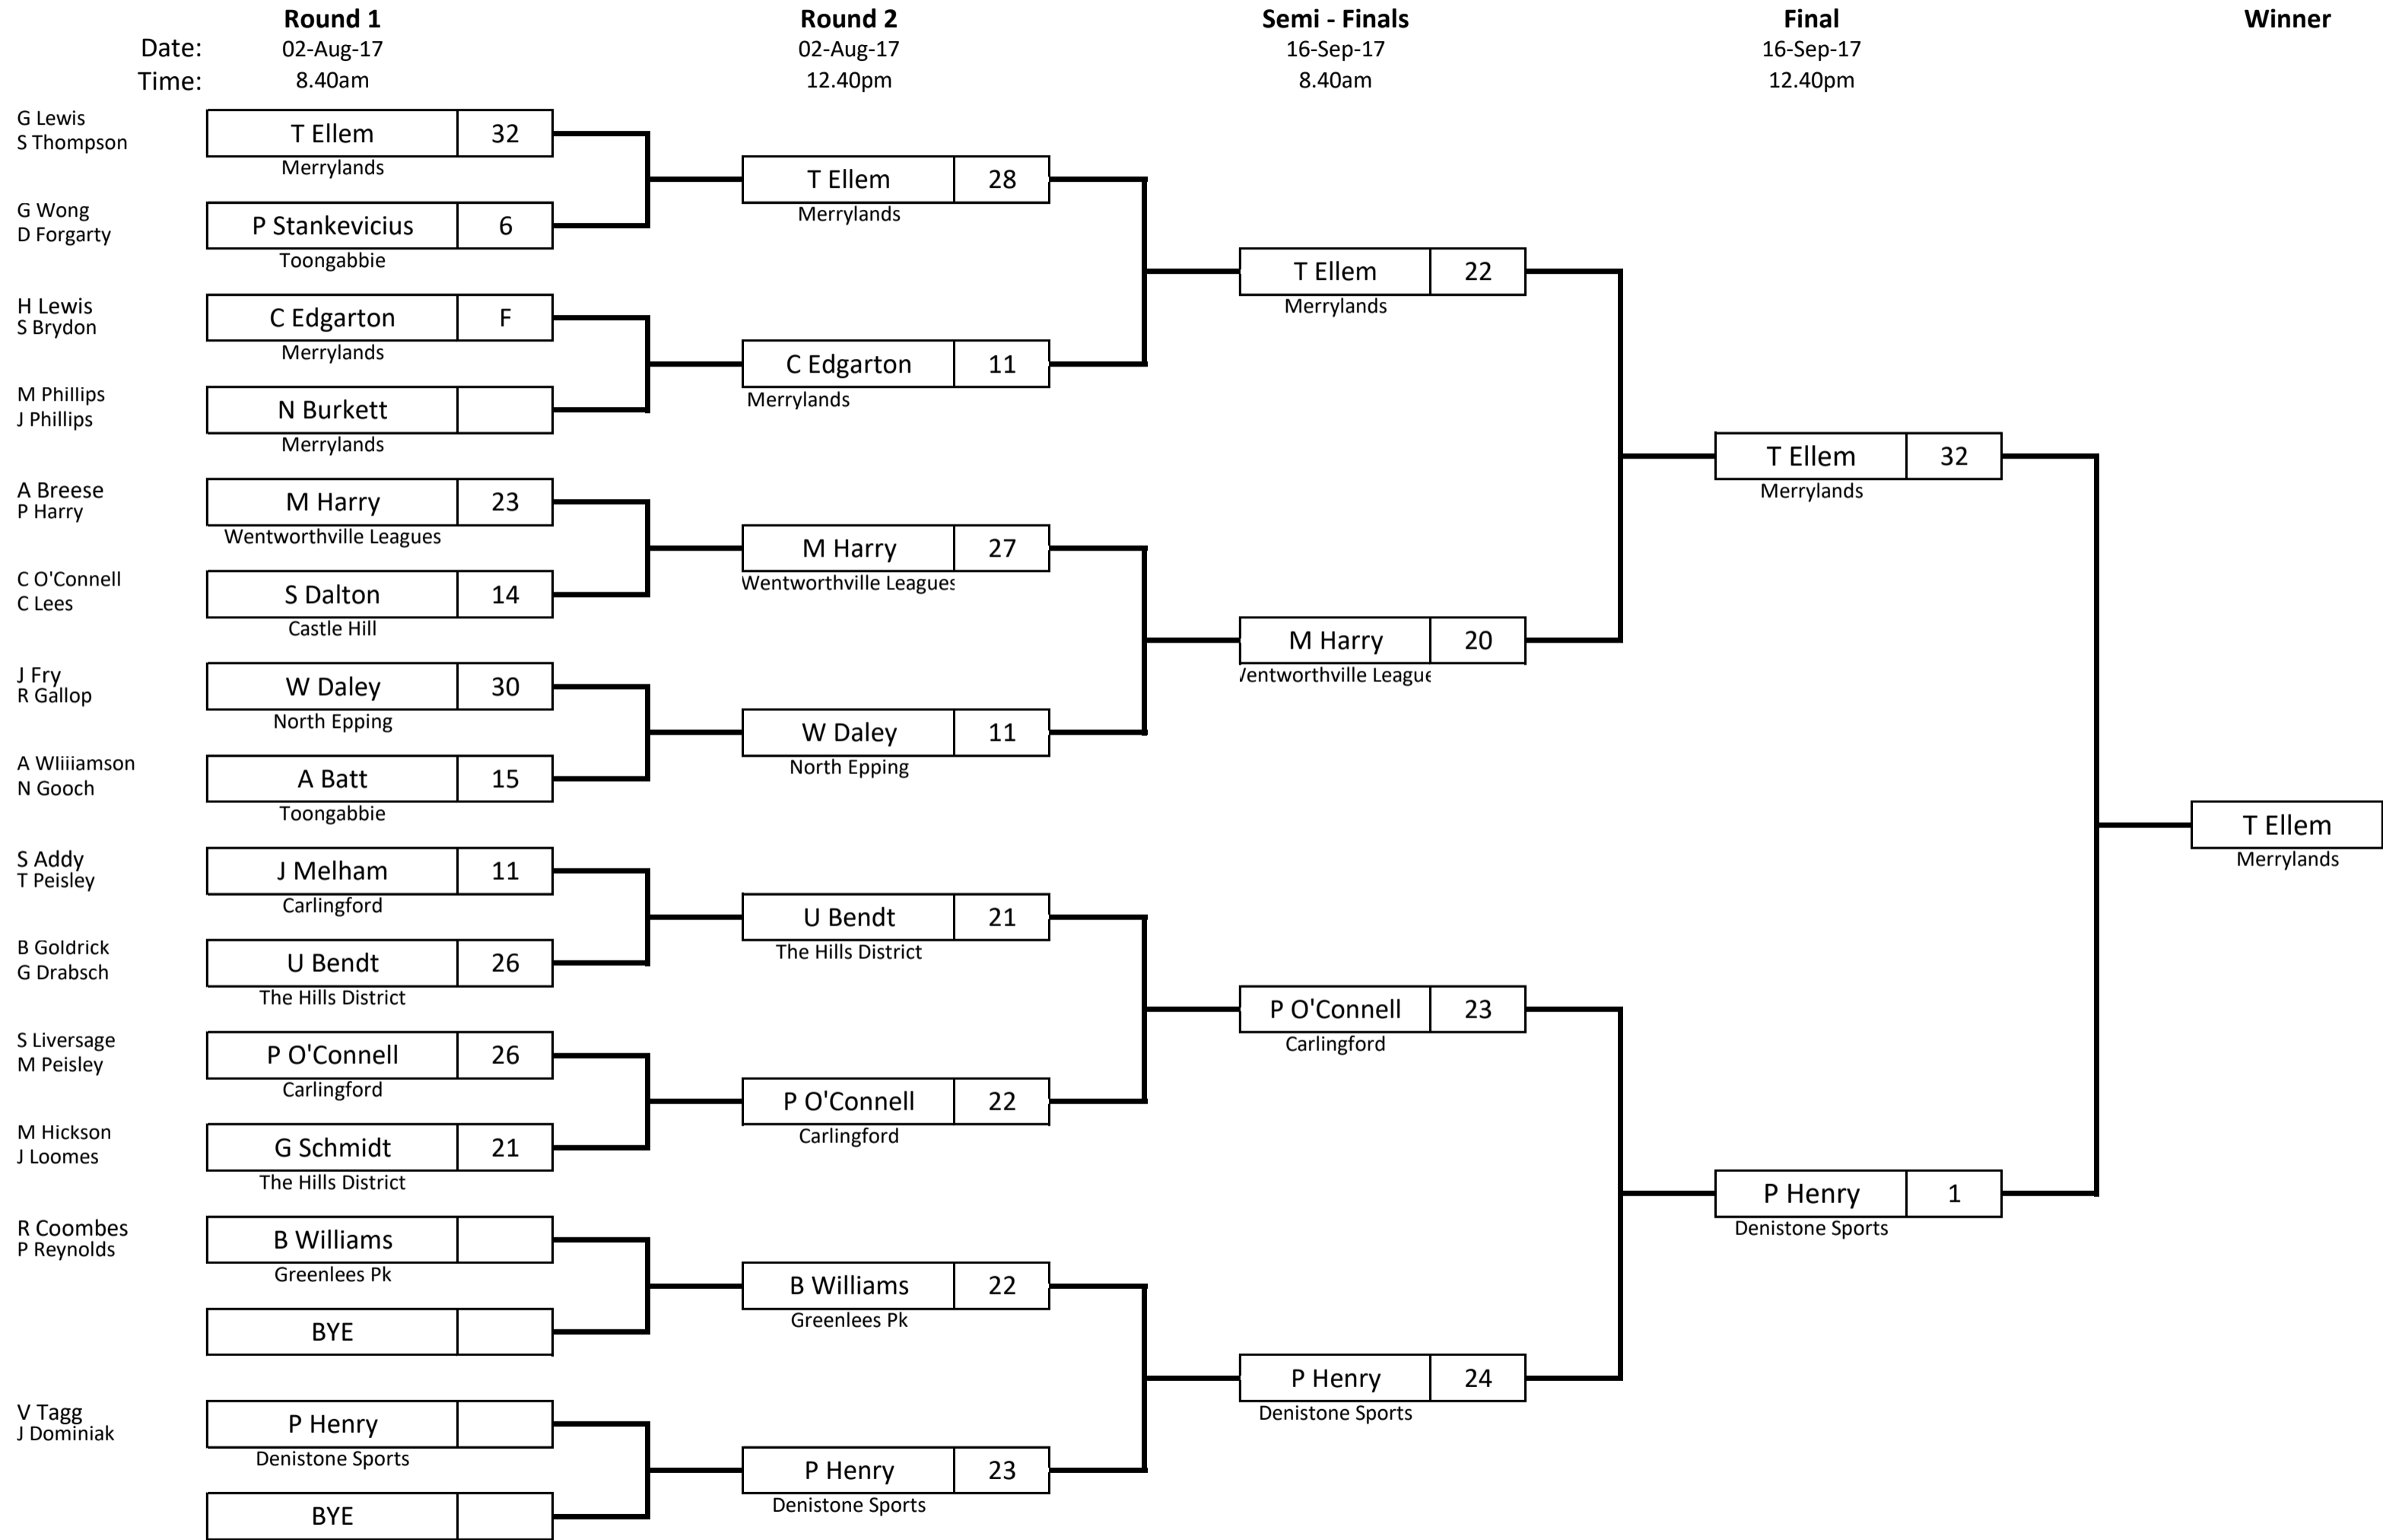

# 2017 State Triples - Sectional Play

Section 1 Venue: Merrylands

# 2017 State Triples - Sectional Play

Section 2Venue: The Hills District

# 2017 State Triples - Finals

Venue: Greenlees Park

**Final**

17-Sep-17

8:40am