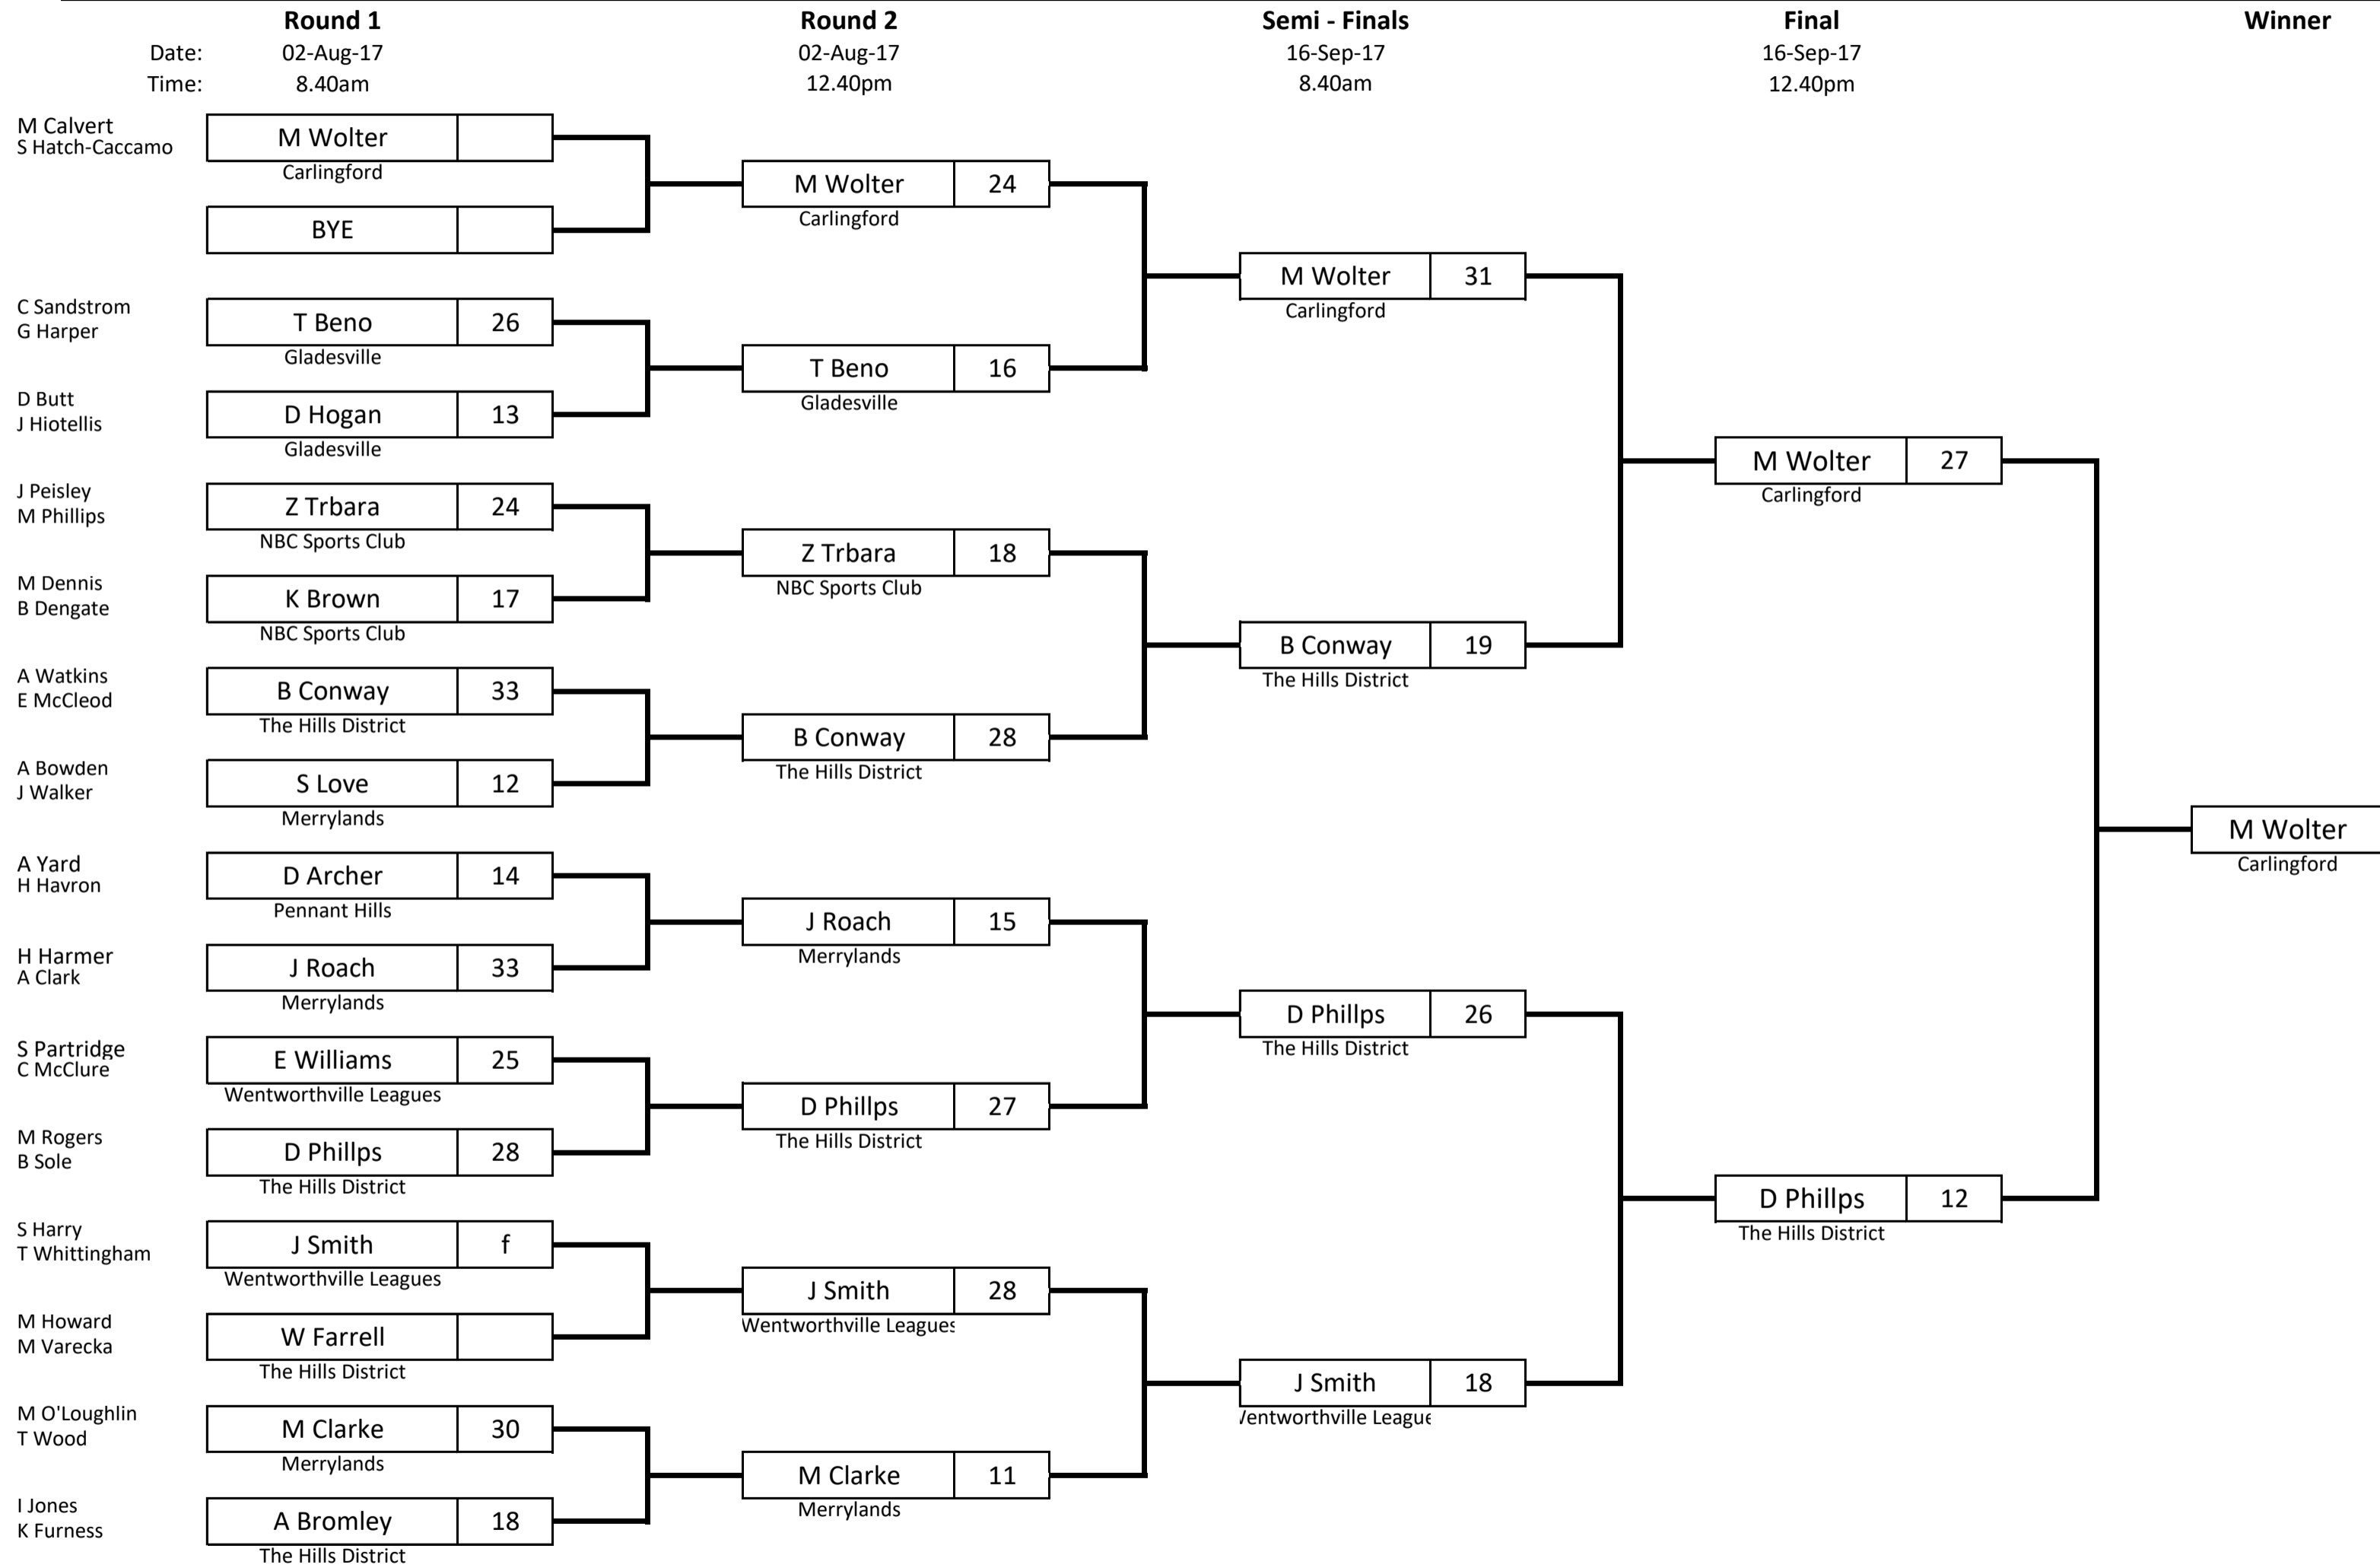

# 2017 State Triples - Sectional Play

Section 1 Venue: Merrylands

# 2017 State Triples - Sectional Play

Section 2Venue: The Hills District

# 2017 State Triples - Finals

Venue: Greenlees Park

**Final**

17-Sep-17

8:40am