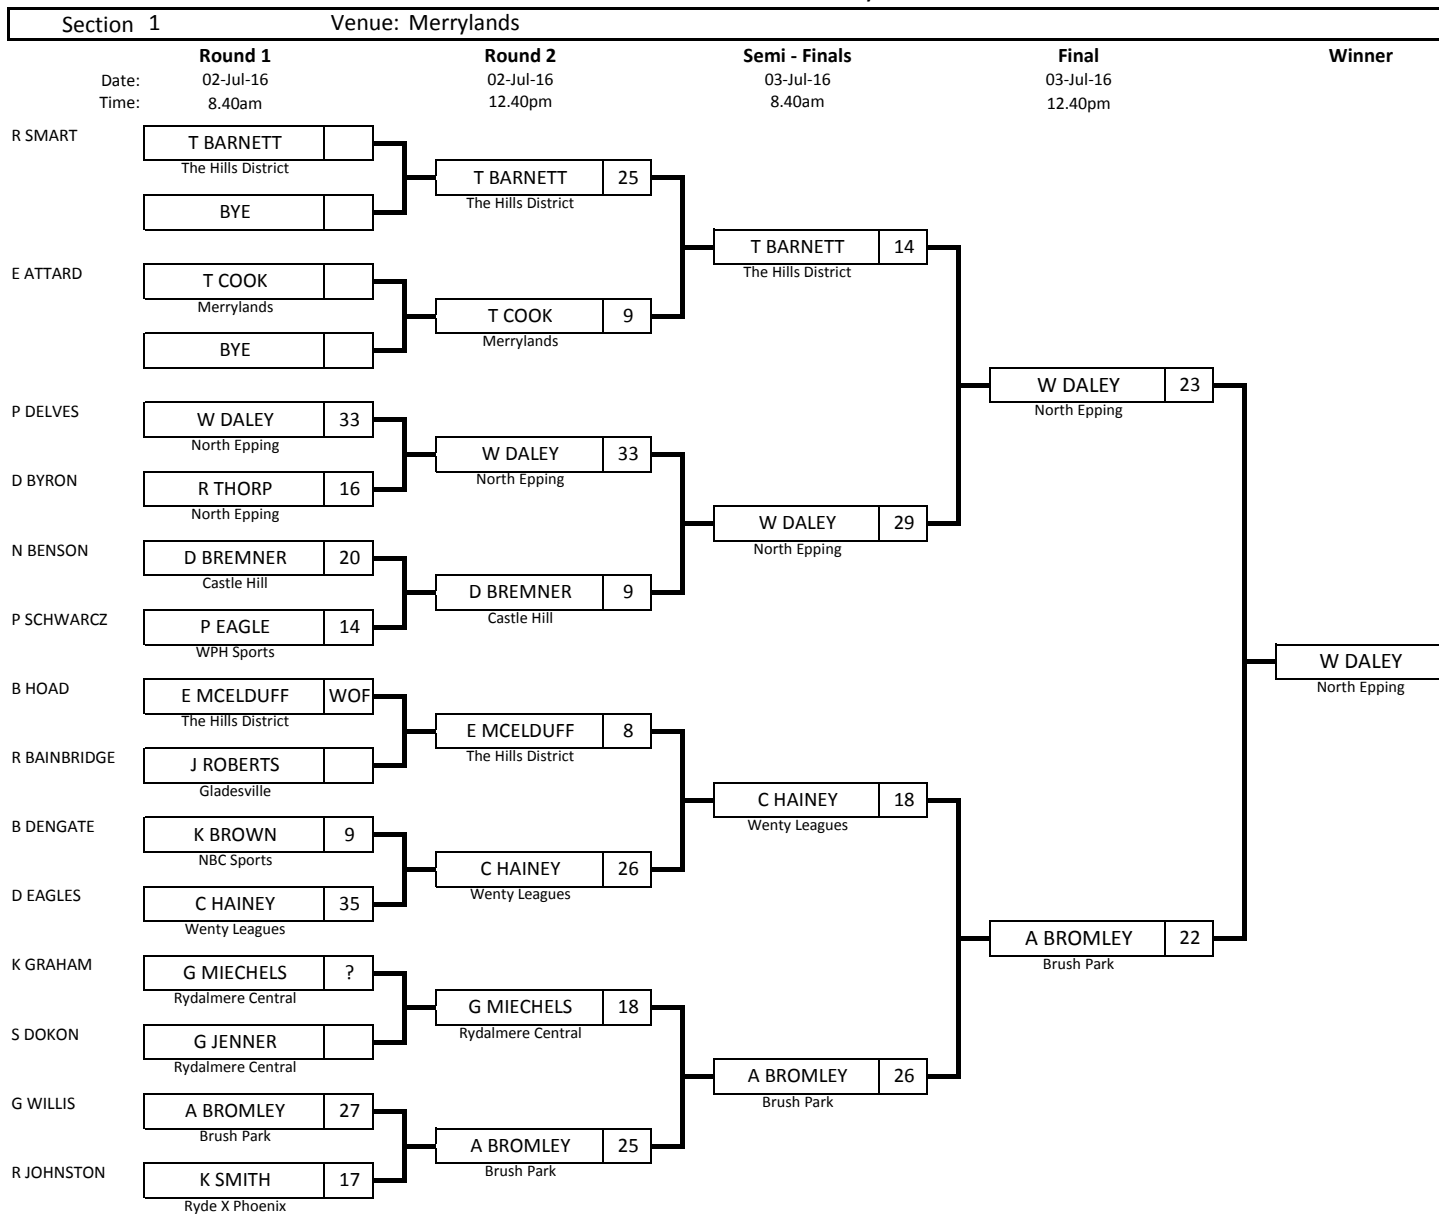

## 2016 Senior Pairs - Sectional Play

## 2016 Senior Pairs - Sectional Play

Section 2      Venue: Rydalmere Central

## 2016 Senior Pairs - Post-Sectional Finals

Post-Section Finals      Venue: Merrylands