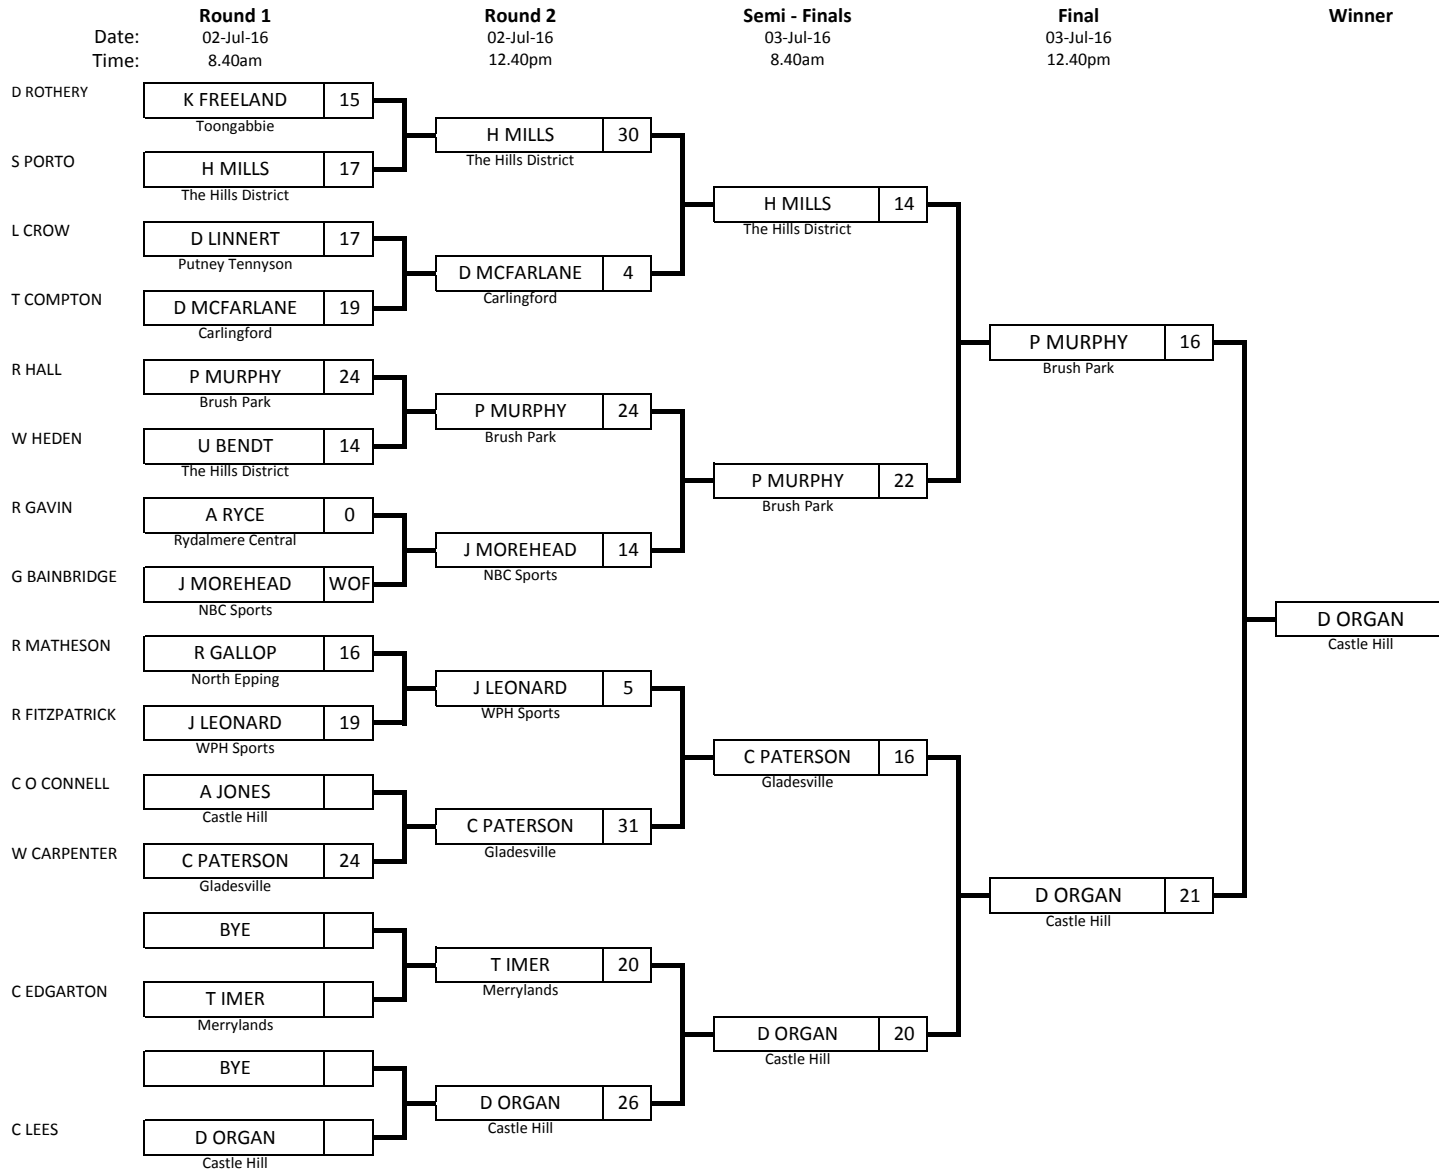

## 2016 Senior Pairs - Sectional Play

## 2016 Senior Pairs - Sectional Play

Section 2      Venue: Rydalmere Central

## 2016 Senior Pairs - Post-Sectional Finals

Post-Section Finals      Venue: Merrylands