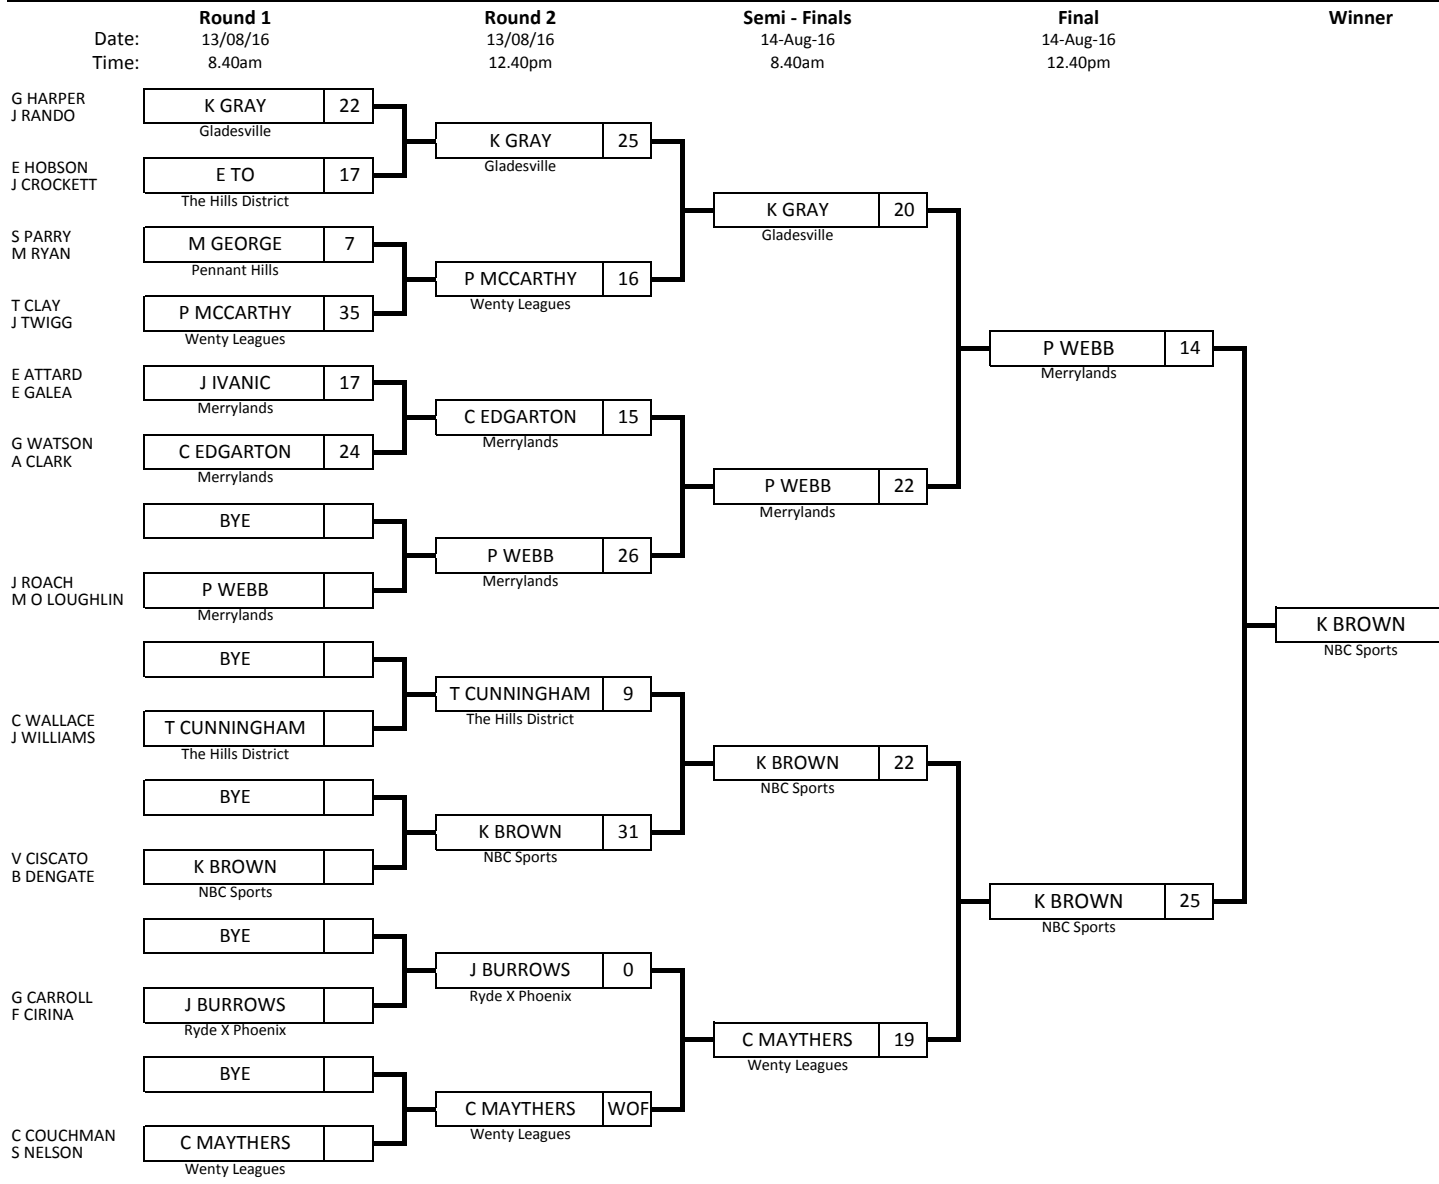

2016 State Triples - Sectional Play

2016 State Triples - Sectional Play

Section 2 Venue: The Hills

2016 State Triples - Sectional Play

Section 3 Venue: NBC Sports

2016 State Triples - Sectional Play

Section 4 Venue: Merrylands

2016 State Triples - Post-Sectional Finals

Post-Section Finals Venue: Greenlees Park

Teams: 25
 48