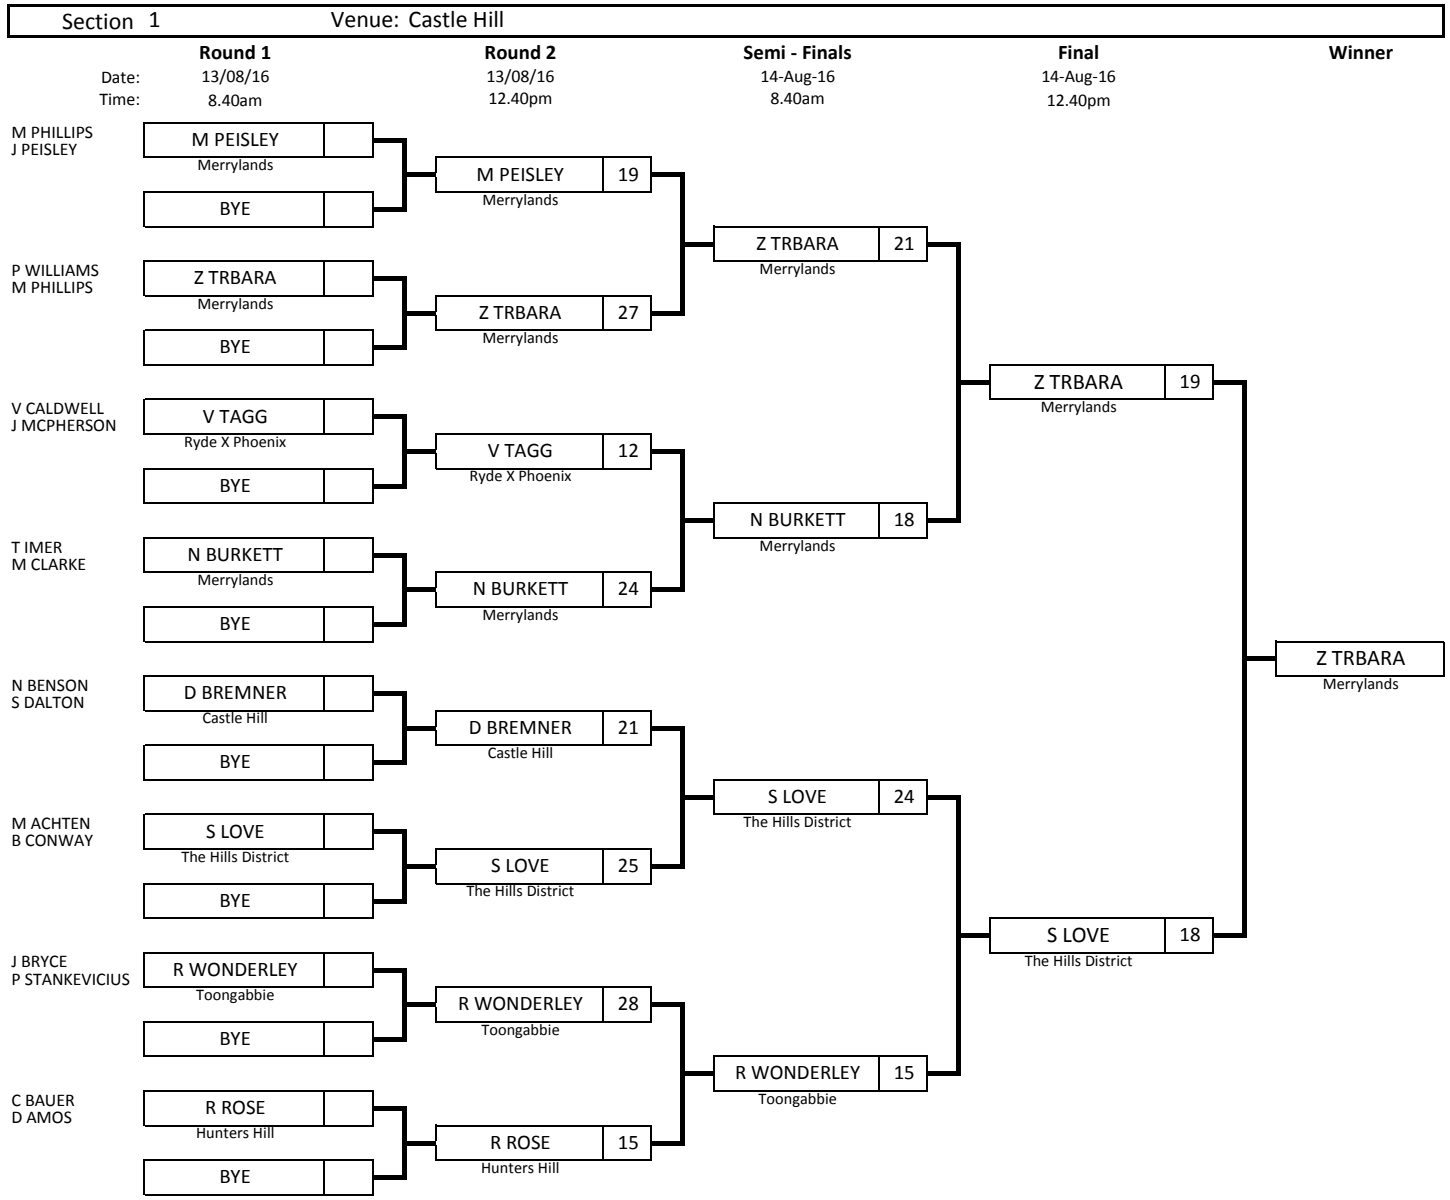

2016 State Triples - Sectional Play

2016 State Triples - Sectional Play

Section 2 Venue: The Hills

2016 State Triples - Sectional Play

Section 3 Venue: NBC Sports

2016 State Triples - Sectional Play

Section 4 Venue: Merrylands

2016 State Triples - Post-Sectional Finals

Post-Section Finals Venue: Greenlees Park

Teams: 25
 48