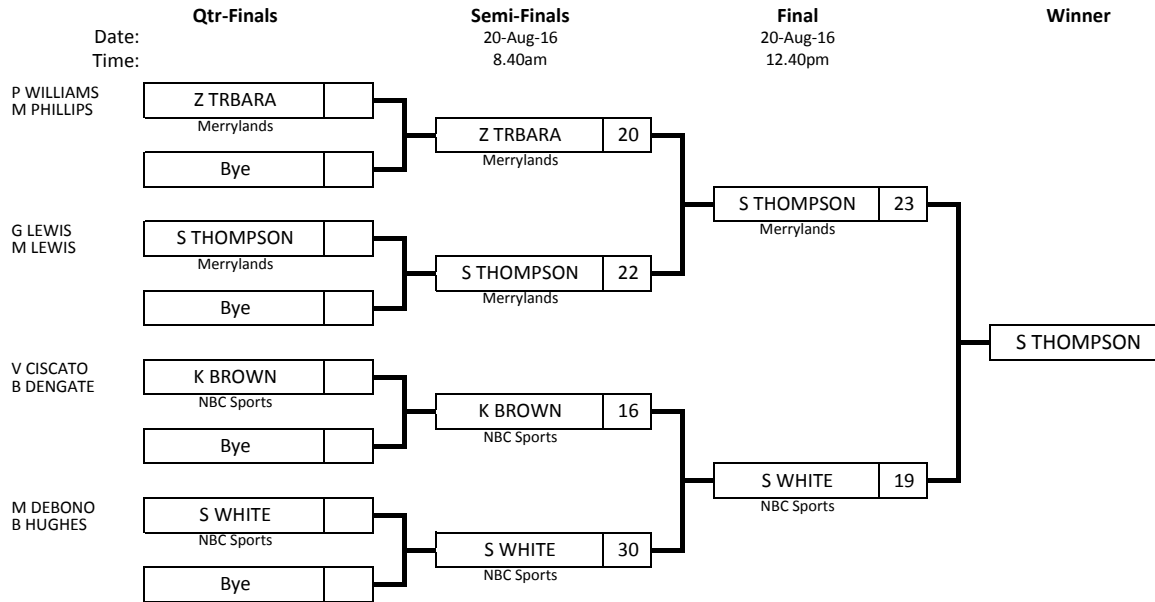

2016 State Triples - Sectional Play

2016 State Triples - Sectional Play

Section 2 Venue: The Hills

2016 State Triples - Sectional Play

Section 3 Venue: NBC Sports

2016 State Triples - Sectional Play

Section 4 Venue: Merrylands

2016 State Triples - Post-Sectional Finals

Post-Section Finals Venue: Greenlees Park

Teams: 25
 48