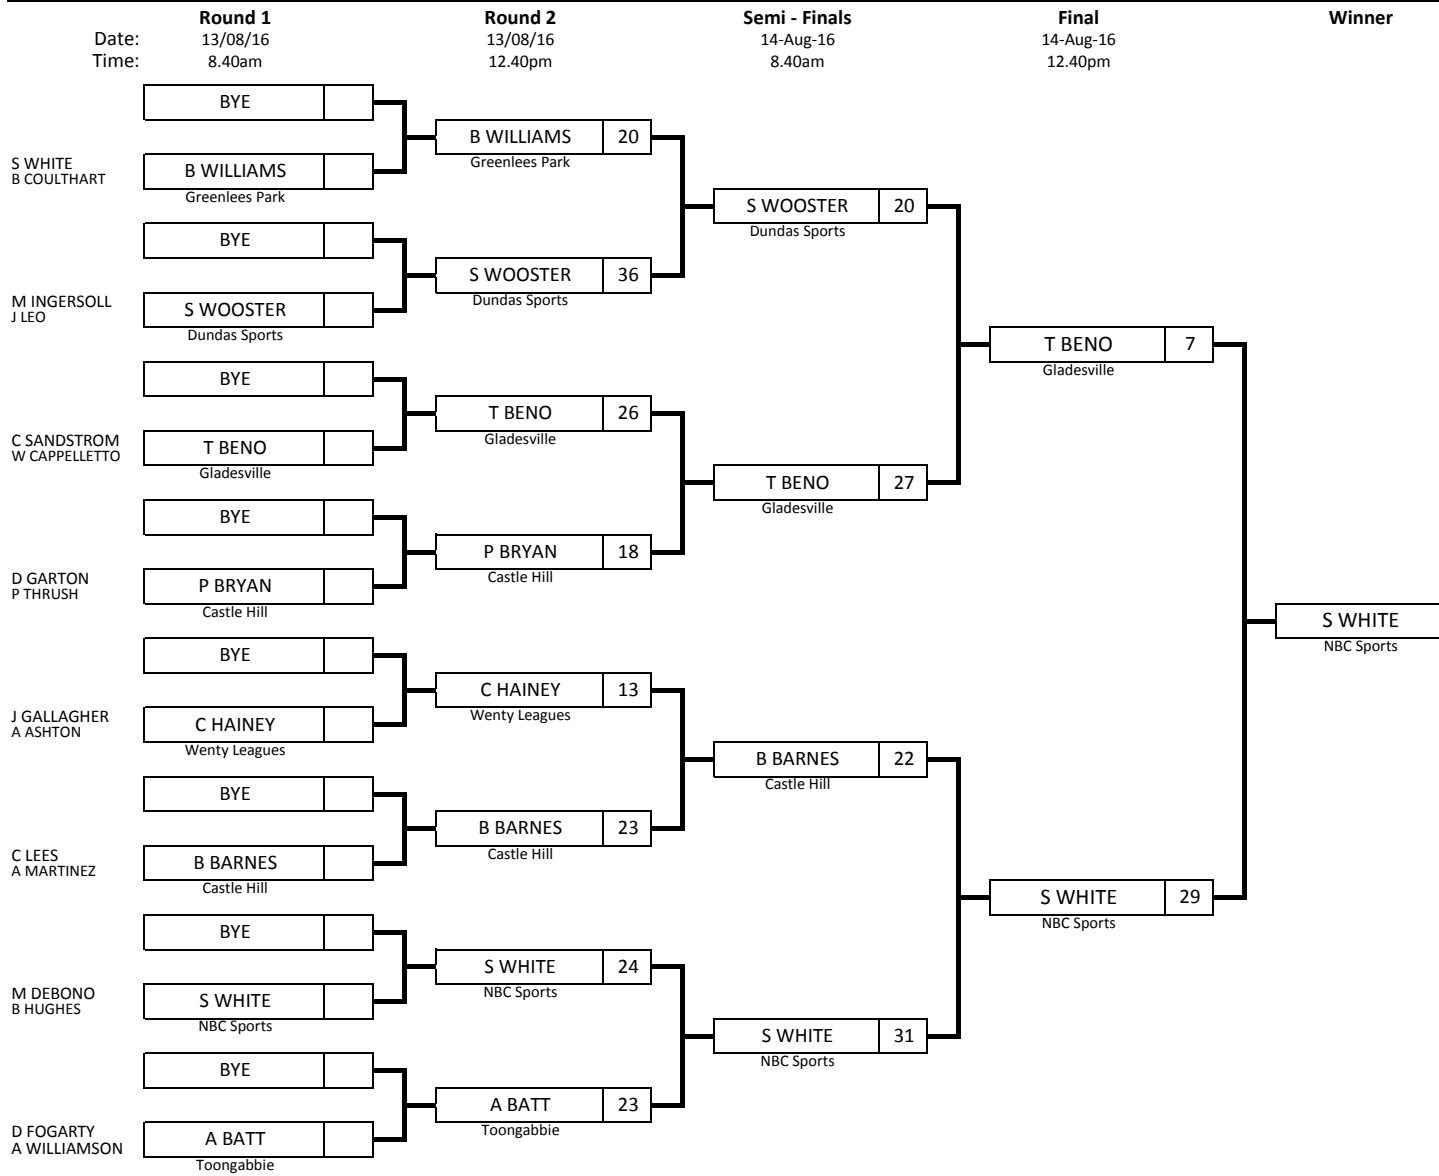

2016 State Triples - Sectional Play

2016 State Triples - Sectional Play

Section 2 Venue: The Hills

2016 State Triples - Sectional Play

Section 3 Venue: NBC Sports

2016 State Triples - Sectional Play

Section 4 Venue: Merrylands

2016 State Triples - Post-Sectional Finals

Post-Section Finals Venue: Greenlees Park

Teams: 25
 48