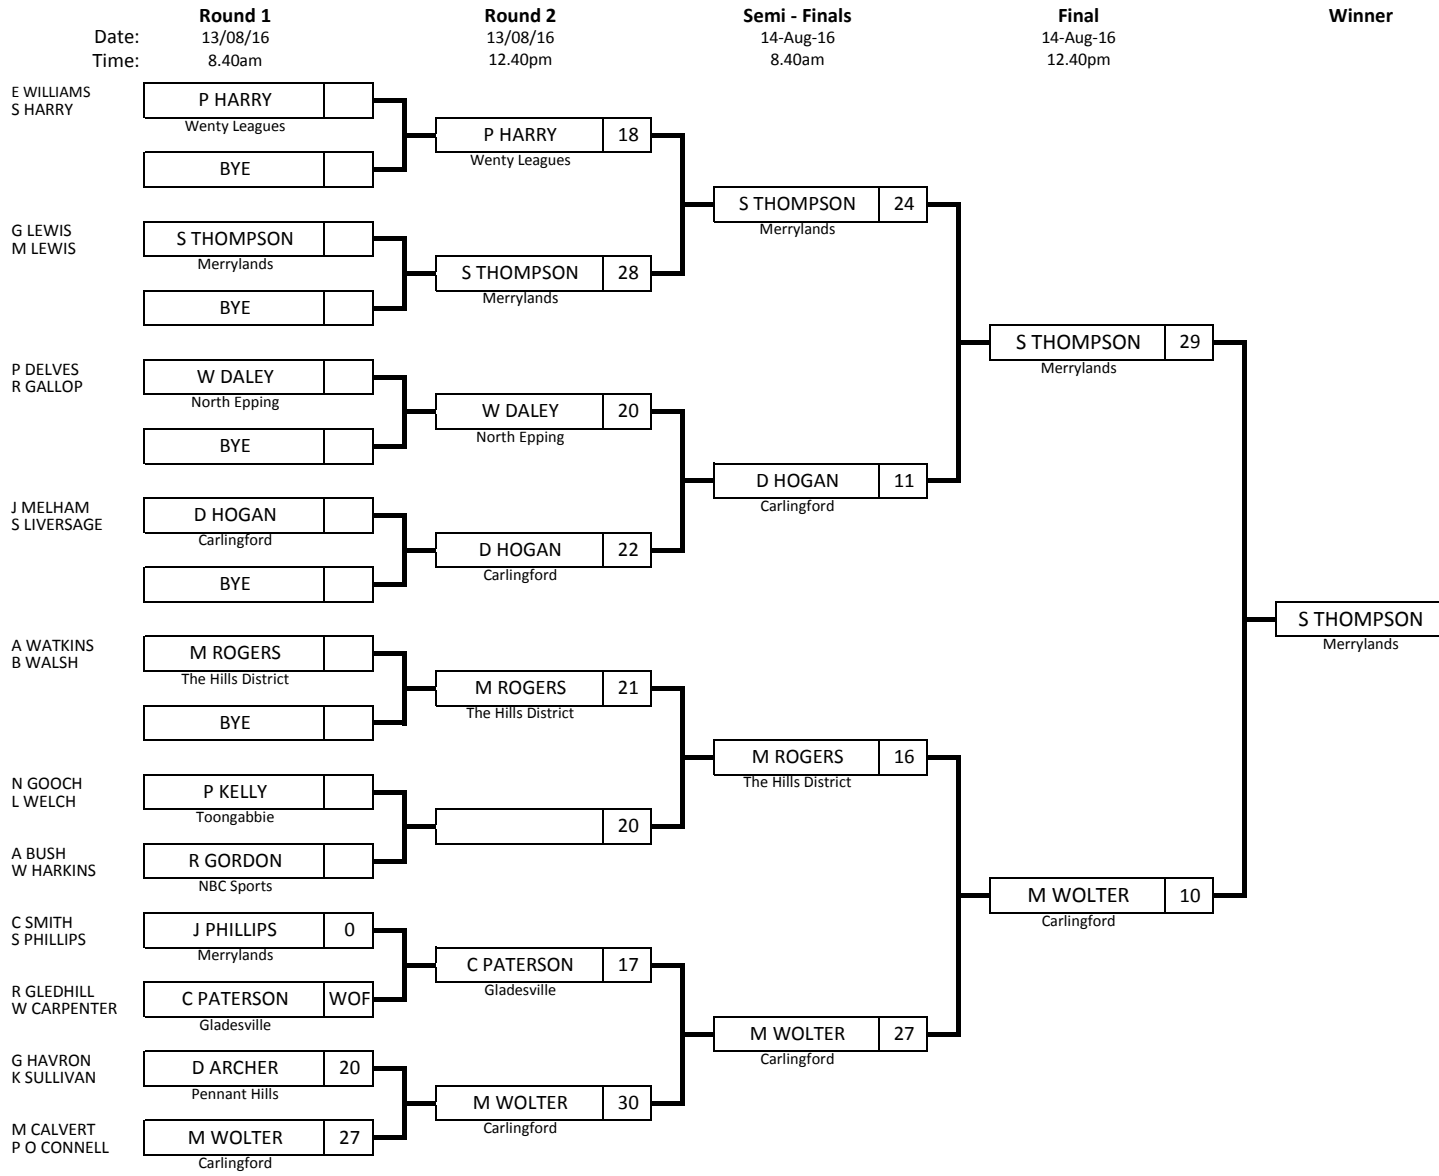

2016 State Triples - Sectional Play

2016 State Triples - Sectional Play

Section 2 Venue: The Hills

2016 State Triples - Sectional Play

Section 3 Venue: NBC Sports

2016 State Triples - Sectional Play

Section 4 Venue: Merrylands

2016 State Triples - Post-Sectional Finals

Post-Section Finals Venue: Greenlees Park

Teams: 25
 48