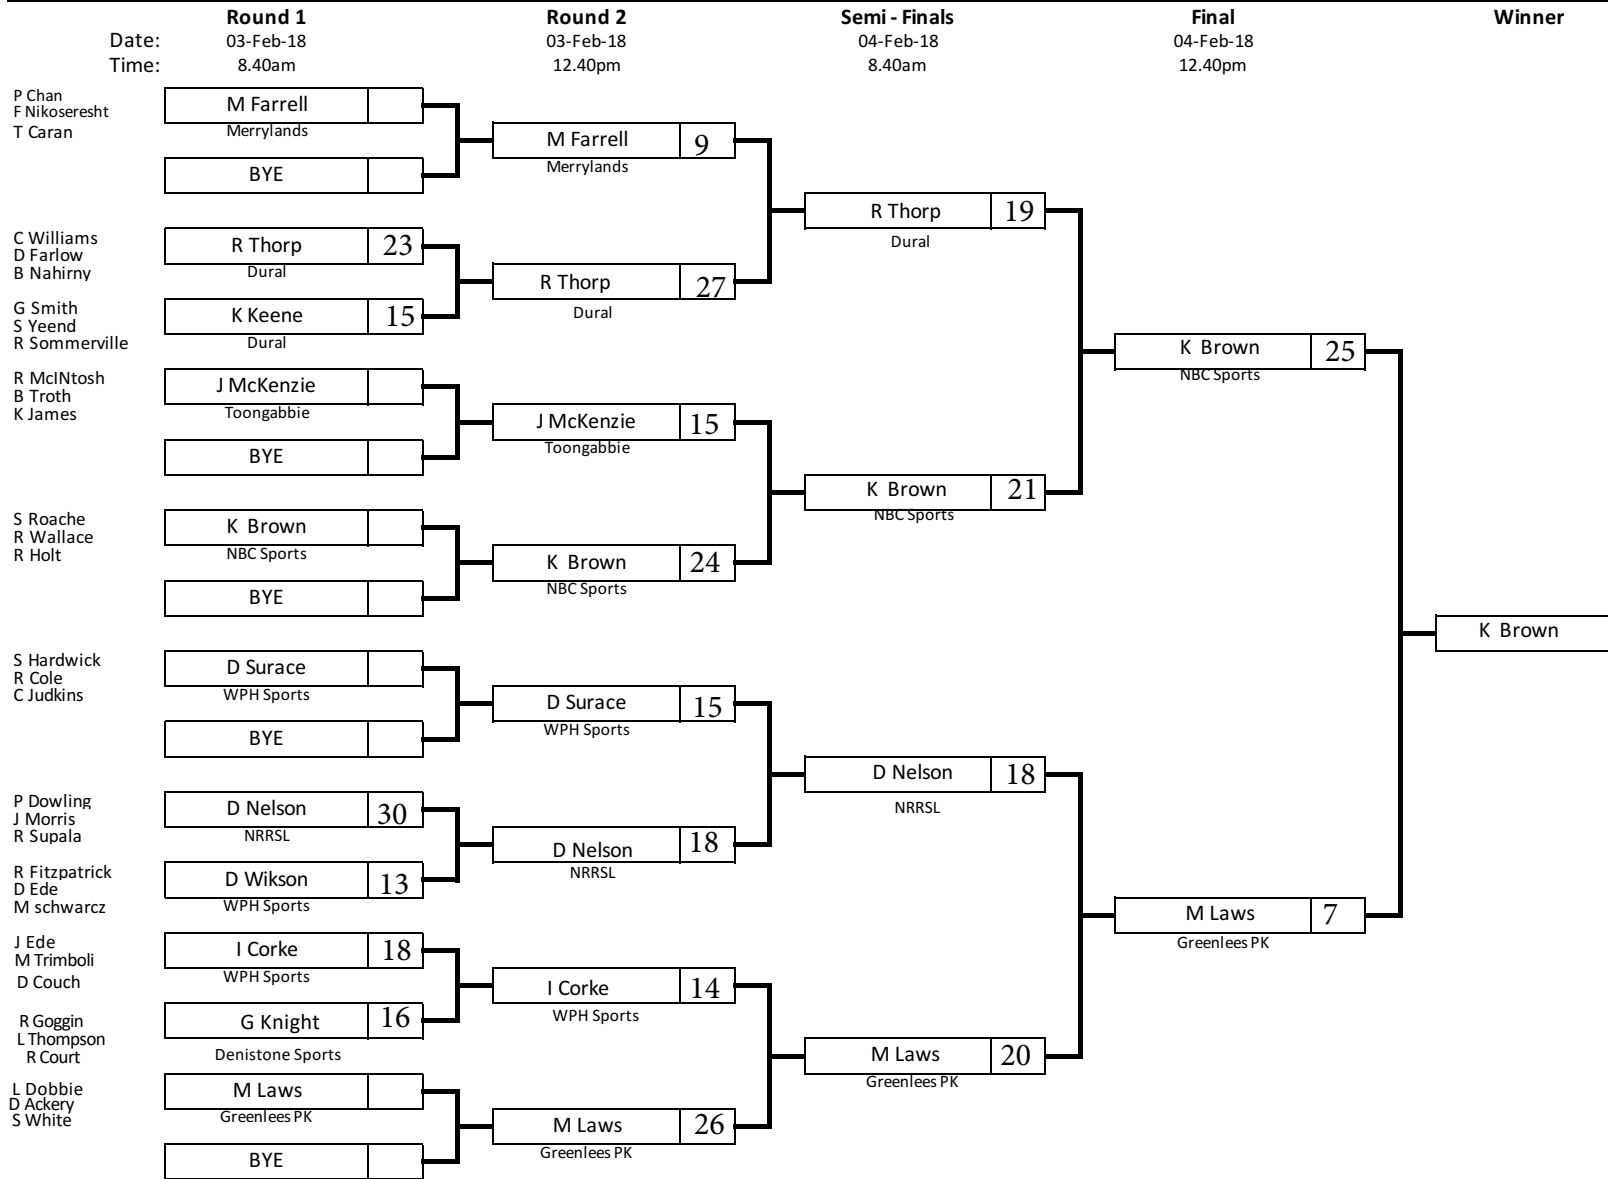

2018 Reserve Fours - Sectional Play

Section 2 Venue: NBC Sports Club

2018 Reserve Fours - Post-Sectional Finals

Post-Section Finals Venue: NBC Sports

Date:
Time:

Final
10-Feb-18
8.40am

Winner